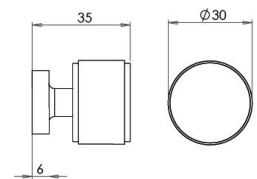

Cylinder Shape Stepped Pattern Cupboard Knob With Round Base - Dark Bronze (Lacquered)

Product Images

Description

- Heavy quality, stepped cylinder design cupboard door knobs with an dark bronze finish
- High architectural quality range, each knob is made from solid brass giving the item a heavy luxurious feel
- This popular design is ideal for use on modern or contemporary units including, kitchen cabinet doors, wardrobes, cupboard doors and drawers

Size Details