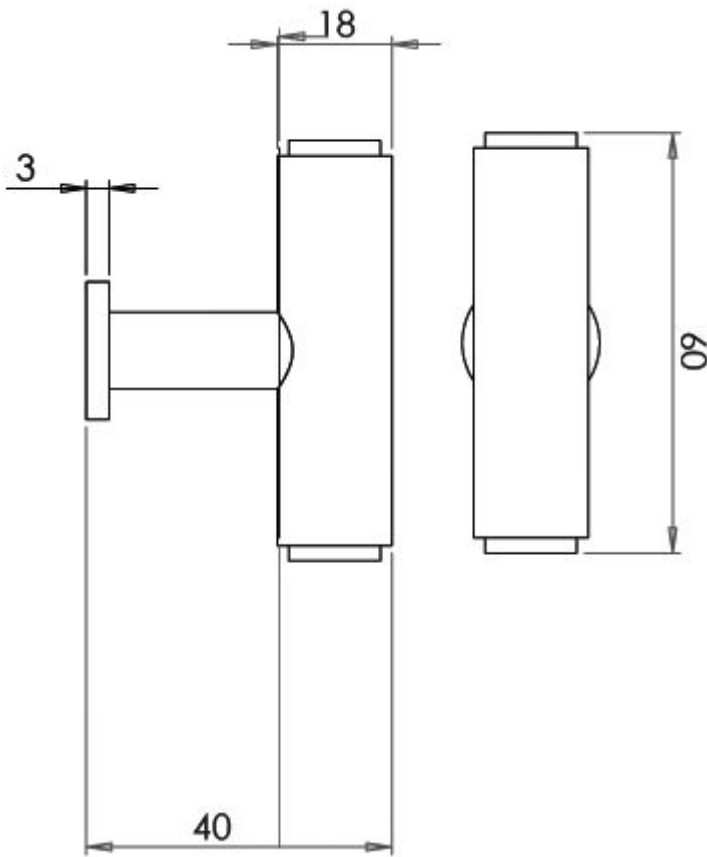

T Shape Cabinet Cupboard Knob With Stepped Ends - With Optional Base Rose - Antique Brass (Lacquered)

Product Images

Description

- Antique brass tubular shape T-bar cabinet knob with stepped ends
- Supplied with optional base rose
- High architectural quality range, each knob is made from solid brass giving the item a heavy luxurious feel
- This popular design is ideal for use on modern units including, kitchen cabinet doors, wardrobes, cupboard doors and drawers

Size Details

Item Code	Knob Diameter	Length	Backplate (Rose) Diameter	Projection From Door
44649.1	18mm	60mm	17mm	40mm

Base Material

- Made from solid brass.

Finish Details

- Antique Brass

Fixings

- This cupboard knob is fitted via a M4 bolt from the rear of the door / drawer - see below diagram

- Bolt through fixings provide a superior strong fixing allowing this knob to be fitted to tall or heavy doors
- Comes supplied with M4 (diameter) x 25mm & 45mm (long) bolts, the 25mm long bolts are to suit 18mm cupboards and the 45mm designed to be cut down to length on site for thicker doors
- For doors thicker than 18mm, longer M4 fixing bolts are available to buy separately