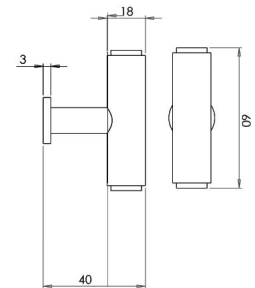

T Shape Cabinet Cupboard Knob With Stepped Ends - With Optional Base Rose - Antique Brass (Lacquered)

Product Images

Description

- Antique brass tubular shape T-bar cabinet knob with stepped ends
- Supplied with optional base rose
- High architectural quality range, each knob is made from solid brass giving the item a heavy luxurious feel
- This popular design is ideal for use on modern units including, kitchen cabinet doors, wardrobes, cupboard doors and drawers

Size Details

Item Code	Knob Diameter	Length	Backplate (Rose) Diameter	Projection From Door
44649.1	18mm	60mm	17mm	40mm

Base Material

- Made from solid brass.

Finish Details

- Antique Brass

Fixings

- This cupboard knob is fitted via a M4 bolt from the rear of the door / drawer - see below diagram

- Bolt through fixings provide a superior strong fixing allowing this knob to be fitted to tall or heavy doors
- Comes supplied with M4 (diameter) x 25mm & 45mm (long) bolts, the 25mm long bolts are to suit 18mm cupboards and the 45mm designed to be cut down to length on site for thicker doors
- For doors thicker than 18mm, longer M4 fixing bolts are available to buy separately

Usage

- Suitable for internal use

Unit Of Sale

- These cupboard knobs are sold individually - (Each)

Products in this set

44649.1 - T Shape Cabinet Cupboard Knob With Stepped Ends - With Optional Base Rose - Antique Brass (Lacquered) - Each