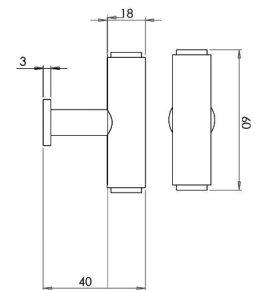

T Shape Cabinet Cupboard Knob With Stepped Ends - With Optional Base Rose - Dark Bronze (Lacquered)

Product Images

Description

- Dark Bronze tubular shape T-bar cabinet knob with stepped ends
- Supplied with optional base rose
- High architectural quality range, each knob is made from solid brass giving the item a heavy luxurious feel
- This popular design is ideal for use on modern units including, kitchen cabinet doors, wardrobes, cupboard doors and drawers

Size Details

Item Code	Knob Diameter	Length	Backplate (Rose) Diameter	Projection From Door
44650.1	18mm	60mm	17mm	40mm

Base Material

- Made from solid brass.

Finish Details

- Dark Bronze

Fixings

- This cupboard knob is fitted via a M4 bolt from the rear of the door / drawer - see below diagram

- Bolt through fixings provide a superior strong fixing allowing this knob to be fitted to tall or heavy doors
- Comes supplied with M4 (diameter) x 25mm & 45mm (long) bolts, the 25mm long bolts are to suit 18mm cupboards and the 45mm designed to be cut down to length on site for thicker doors
- For doors thicker than 18mm, longer M4 fixing bolts are available to buy separately

Usage

- Suitable for internal use

Unit Of Sale

- These cupboard knobs are sold individually - (Each)

Products in this set

44650.1 - T Shape Cabinet Cupboard Knob With Stepped Ends - With Optional Base Rose - Dark Bronze (Lacquered) - Each