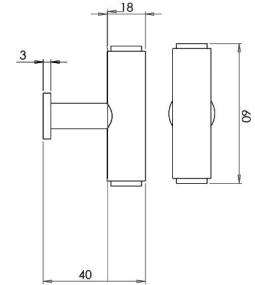

T Shape Cabinet Cupboard Knob With Stepped Ends - With Optional Base Rose - Polished Nickel

Product Images

Description

- Polished nickel tubular shape T-bar cabinet knob with stepped ends
- Supplied with optional base rose
- High architectural quality range, each knob is made from solid brass giving the item a heavy luxurious feel
- This popular design is ideal for use on modern units including, kitchen cabinet doors, wardrobes, cupboard doors and drawers

Size Details