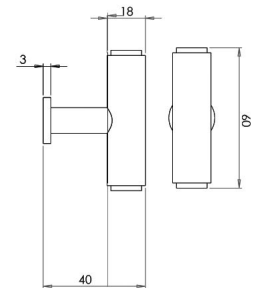

T Shape Cabinet Cupboard Knob With Stepped Ends - With Optional Base Rose - Satin Brass (Lacquered)

Product Images

Description

- Satin brass tubular shape T-bar cabinet knob with stepped ends
- Supplied with optional base rose
- High architectural quality range, each knob is made from solid brass giving the item a heavy luxurious feel
- This popular design is ideal for use on modern units including, kitchen cabinet doors, wardrobes, cupboard doors and drawers

Size Details

Item Code	Knob Diameter	Length	Backplate (Rose) Diameter	Projection From Door
44652.1	18mm	60mm	17mm	40mm

Base Material

- Made from solid brass.

Finish Details

- Satin Brass

Fixings

- This cupboard knob is fitted via a M4 bolt from the rear of the door / drawer - see below diagram

- Bolt through fixings provide a superior strong fixing allowing this knob to be fitted to tall or heavy doors
- Comes supplied with M4 (diameter) x 25mm & 45mm (long) bolts, the 25mm long bolts are to suit 18mm cupboards and the 45mm designed to be cut down to length on site for thicker doors
- For doors thicker than 18mm, longer M4 fixing bolts are available to buy separately

Usage

- Suitable for internal use

Unit Of Sale

- These cupboard knobs are sold individually - (Each)

Products in this set

44652.1 - T Shape Cabinet Cupboard Knob With Stepped Ends - With Optional Base Rose - Satin Brass (Lacquered) - Each