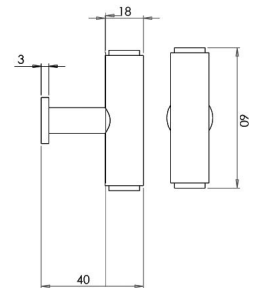

T Shape Cabinet Cupboard Knob With Stepped Ends - With Optional Base Rose - Satin Brass (Lacquered)

Product Images

Description

- Satin brass tubular shape T-bar cabinet knob with stepped ends
- Supplied with optional base rose
- High architectural quality range, each knob is made from solid brass giving the item a heavy luxurious feel
- This popular design is ideal for use on modern units including, kitchen cabinet doors, wardrobes, cupboard doors and drawers