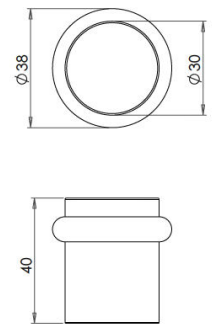

Plain Pattern Floor Mounted Door Stop - 40mm x 38mm - Antique Brass (Lacquered)

Product Images

Description

- Floor mounted door stop.
- Two part design allows for concealed fixing
- Plain head with black rubber ring
- Designed to stop doors from hitting a wall when opened too far

Base Material

- Made from solid brass

Finish Details

- Antique brass

Size Information

- 38mm Overall diameter
- 30mm Inner diameter
- 40mm Projection

Fixings

- Two part design allows for concealed fixing with a single fixing screw

Usage

- Suitable for residential use
- Suitable for internal use

Unit Of Sale

- Sold individually (each)

Products in this set

44654.1 - Plain Pattern Floor Mounted Door Stop - 40mm x 38mm - Antique Brass (Lacquered) - Each