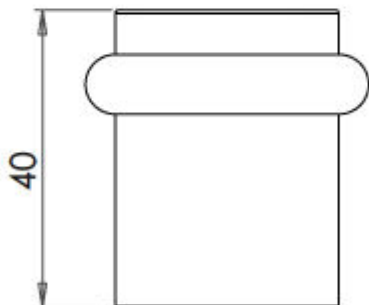

Plain Pattern Floor Mounted Door Stop - 40mm x 38mm - Antique Brass (Lacquered)

Product Images

Description

- Floor mounted door stop.
- Two part design allows for concealed fixing
- Plain head with black rubber ring
- Designed to stop doors from hitting a wall when opened too far

Base Material

- Made from solid brass

Finish Details

- Antique brass

Size Information

- 38mm Overall diameter
- 30mm Inner diameter
- 40mm Projection

Fixings

- Two part design allows for concealed fixing with a single fixing screw