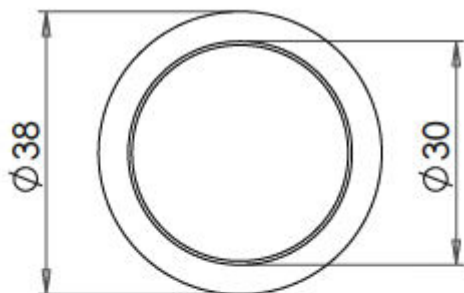

Plain Pattern Floor Mounted Door Stop - 40mm x 38mm - Antique Brass (Lacquered)

Product Images

Description

- Floor mounted door stop.
- Two part design allows for concealed fixing
- Plain head with black rubber ring
- Designed to stop doors from hitting a wall when opened too far

Base Material

- Made from solid brass

Finish Details

- Antique brass

Size Information

- 38mm Overall diameter
- 30mm Inner diameter
- 40mm Projection

Fixings

- Two part design allows for concealed fixing with a single fixing screw