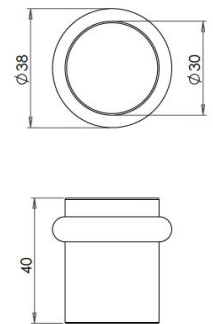

Plain Pattern Floor Mounted Door Stop - 40mm x 38mm - Dark Bronze (Lacquered)

Product Images

Description

- Floor mounted door stop.
- Two part design allows for concealed fixing
- Plain head with black rubber ring
- Designed to stop doors from hitting a wall when opened too far

Base Material

- Made from solid brass

Finish Details

- Dark Bronze

Size Information

- 38mm Overall diameter
- 30mm Inner diameter
- 40mm Projection

Fixings

- Two part design allows for concealed fixing with a single fixing screw

Usage

- Suitable for residential use
- Suitable for internal use

Unit Of Sale

- Sold individually (each)

Products in this set

44655.1 - Plain Pattern Floor Mounted Door Stop - 40mm x 38mm - Dark Bronze (Lacquered) - Each