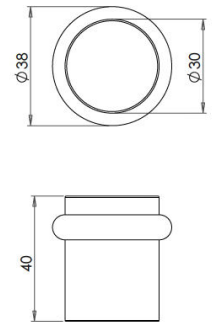

Plain Pattern Floor Mounted Door Stop - 40mm x 38mm - Satin Brass (Lacquered)

Product Images

Description

- Floor mounted door stop.
- Two part design allows for concealed fixing
- Plain head with black rubber ring
- Designed to stop doors from hitting a wall when opened too far

Base Material

- Made from solid brass

Finish Details

- Satin brass

Size Information

- 38mm Overall diameter
- 30mm Inner diameter
- 40mm Projection

Fixings

- Two part design allows for concealed fixing with a single fixing screw

Usage

- Suitable for residential use
- Suitable for internal use

Unit Of Sale

- Sold individually (each)

Products in this set

44657.1 - Plain Pattern Floor Mounted Door Stop - 40mm x 38mm - Satin Brass (Lacquered) - Each