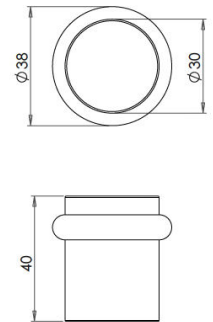

Plain Pattern Floor Mounted Door Stop - 40mm x 38mm - Satin Nickel

Product Images

Description

- Floor mounted door stop.
- Two part design allows for concealed fixing
- Plain head with black rubber ring
- Designed to stop doors from hitting a wall when opened too far

Base Material

- Made from solid brass