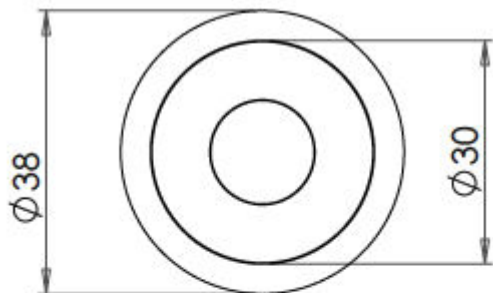

Chamfered Pattern Floor Mounted Door Stop - 40mm x 38mm - Antique Brass (Lacquered)

Product Images

Description

- Floor mounted door stop.
- Two part design allows for concealed fixing
- Chamfered head with black rubber ring
- Designed to stop doors from hitting a wall when opened too far

Base Material

- Made from solid brass

Finish Details

- Antique brass

Size Information

- 38mm Overall diameter
- 30mm Inner diameter
- 40mm Projection

Fixings

- Two part design allows for concealed fixing with a single fixing screw