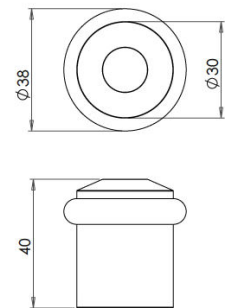

Chamfered Pattern Floor Mounted Door Stop - 40mm x 38mm - Antique Brass (Lacquered)

Product Images

Description

- Floor mounted door stop.
- Two part design allows for concealed fixing
- Chamfered head with black rubber ring
- Designed to stop doors from hitting a wall when opened too far

Base Material

- Made from solid brass

Finish Details

- Antique brass

Size Information

- 38mm Overall diameter
- 30mm Inner diameter
- 40mm Projection

Fixings

- Two part design allows for concealed fixing with a single fixing screw