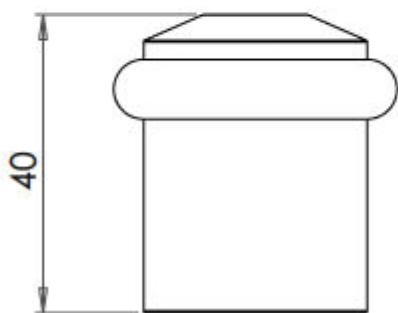

Chamfered Pattern Floor Mounted Door Stop - 40mm x 38mm - Antique Brass (Lacquered)

Product Images

Description

- Floor mounted door stop.
- Two part design allows for concealed fixing
- Chamfered head with black rubber ring
- Designed to stop doors from hitting a wall when opened too far

Base Material

- Made from solid brass

Finish Details

- Antique brass

Size Information

- 38mm Overall diameter
- 30mm Inner diameter
- 40mm Projection

Fixings

- Two part design allows for concealed fixing with a single fixing screw