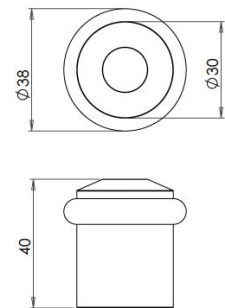

Chamfered Pattern Floor Mounted Door Stop - 40mm x 38mm - Satin Brass (Lacquered)

Product Images

Description

- Floor mounted door stop.
- Two part design allows for concealed fixing
- Chamfered head with black rubber ring
- Designed to stop doors from hitting a wall when opened too far

Base Material

- Made from solid brass