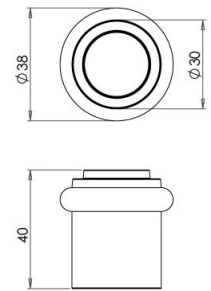

## Stepped Pattern Floor Mounted Door Stop - 40mm x 38mm - Antique Brass (Lacquered)

### Description

- Floor mounted door stop.
- Two part design allows for concealed fixing
- Stepped head with black rubber ring
- Designed to stop doors from hitting a wall when opened too far

## Size Information

- 38mm Overall diameter
- 30mm Inner diameter
- 40mm Projection