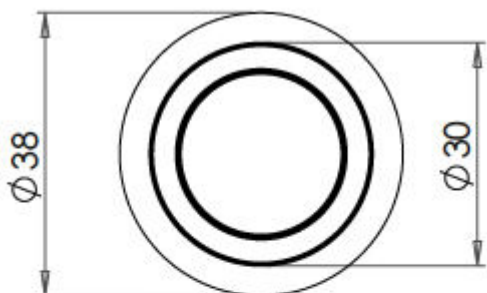

## Size Information

- 38mm Overall diameter
- 30mm Inner diameter
- 40mm Projection