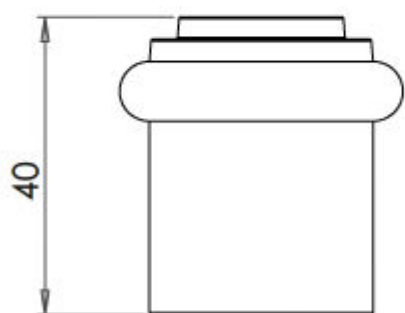

### Description

- Floor mounted door stop.
- Two part design allows for concealed fixing
- Stepped head with black rubber ring
- Designed to stop doors from hitting a wall when opened too far

## Size Information

- 38mm Overall diameter
- 30mm Inner diameter
- 40mm Projection