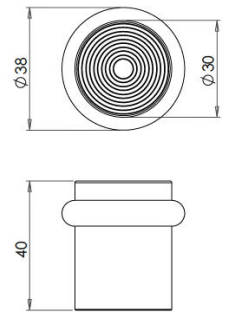

Reeded Pattern Floor Mounted Door Stop - 40mm x 38mm - Antique Brass (Lacquered)

Product Images

Description

- Floor mounted door stop.
- Two part design allows for concealed fixing
- Reeded head with black rubber ring
- Designed to stop doors from hitting a wall when opened too far

Base Material

- Made from solid brass

Finish Details

- Antique brass

Size Information

- 38mm Overall diameter
- 30mm Inner diameter
- 40mm Projection

Fixings

- Two part design allows for concealed fixing with a single fixing screw

Usage

- Suitable for residential use
- Suitable for internal use

Unit Of Sale

- Sold individually (each)

Products in this set

44669.1 - Reeded Pattern Floor Mounted Door Stop - 40mm x 38mm - Antique Brass (Lacquered) - Each