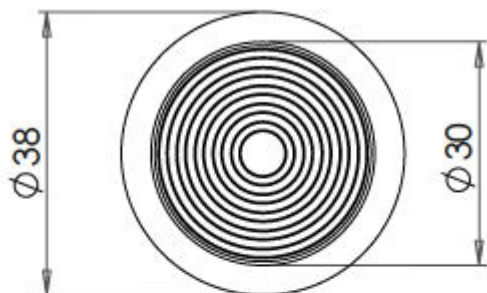

Reeded Pattern Floor Mounted Door Stop - 40mm x 38mm - Antique Brass (Lacquered)

Product Images

Description

- Floor mounted door stop.
- Two part design allows for concealed fixing
- Reeded head with black rubber ring
- Designed to stop doors from hitting a wall when opened too far

Base Material

- Made from solid brass

Finish Details

- Antique brass

Size Information

- 38mm Overall diameter
- 30mm Inner diameter
- 40mm Projection

Fixings

- Two part design allows for concealed fixing with a single fixing screw