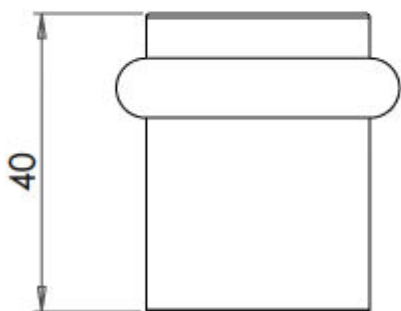

Reeded Pattern Floor Mounted Door Stop - 40mm x 38mm - Antique Brass (Lacquered)

Product Images

Description

- Floor mounted door stop.
- Two part design allows for concealed fixing
- Reeded head with black rubber ring
- Designed to stop doors from hitting a wall when opened too far

Base Material

- Made from solid brass

Finish Details

- Antique brass

Size Information

- 38mm Overall diameter
- 30mm Inner diameter
- 40mm Projection

Fixings

- Two part design allows for concealed fixing with a single fixing screw