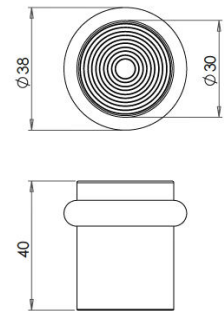

## Reeded Pattern Floor Mounted Door Stop - 40mm x 38mm - Dark Bronze (Lacquered)

### Description

- Floor mounted door stop.
- Two part design allows for concealed fixing
- Reeded head with black rubber ring
- Designed to stop doors from hitting a wall when opened too far

## Size Information

- 38mm Overall diameter
- 30mm Inner diameter
- 40mm Projection