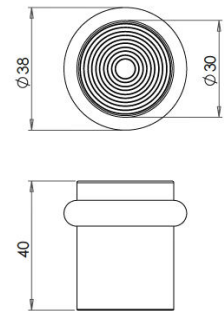

## Reeded Pattern Floor Mounted Door Stop - 40mm x 38mm - Satin Brass (Lacquered)

### Description

- Floor mounted door stop.
- Two part design allows for concealed fixing
- Reeded head with black rubber ring
- Designed to stop doors from hitting a wall when opened too far

## Size Information

- 38mm Overall diameter
- 30mm Inner diameter
- 40mm Projection