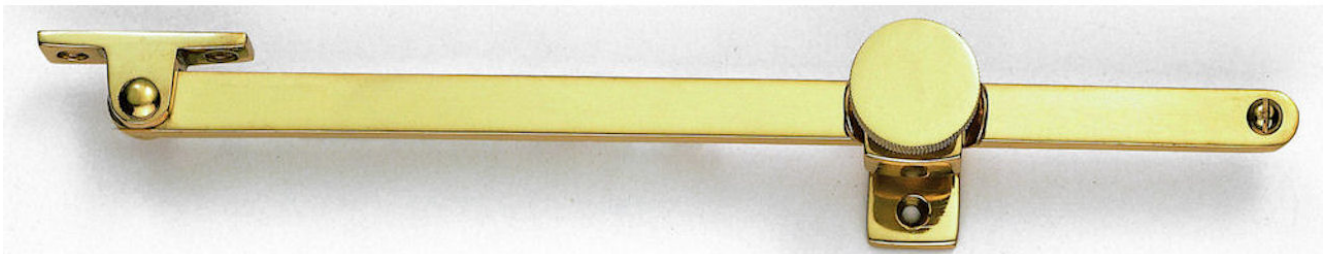

Screw Down Pattern Sliding Casement Window Stay - Polished Brass (Lacquered)

Product Images

Description

- Sliding screw down casement window stay
- Restricts the window opening angle
- Has a screw down knob to help keep the window held in the opened position

Finish

- Polished brass

Dimensions

- Available in one length only - 254mm - (10 inches)

Important Info Before You Buy

- Suitable for wooden windows
- Suits standard outward opening casement windows

Products in this set

15415.1 - Screw Down Sliding Casement Window Stay - Polished Brass (Lacquered) - Each