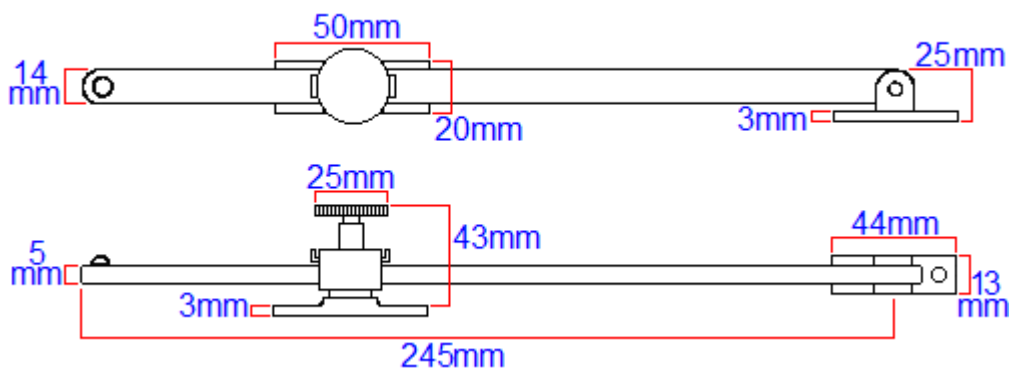

Screw Down Pattern Sliding Casement Window Stay - Polished Brass (Lacquered)

Product Images

Description

- Sliding screw down casement window stay
- Restricts the window opening angle
- Has a screw down knob to help keep the window held in the opened position

Finish

- Polished brass

Dimensions

- Available in one length only - 254mm - (10 inches)

Important Info Before You Buy

- Suitable for wooden windows
- Suits standard outward opening casement windows

Products in this set