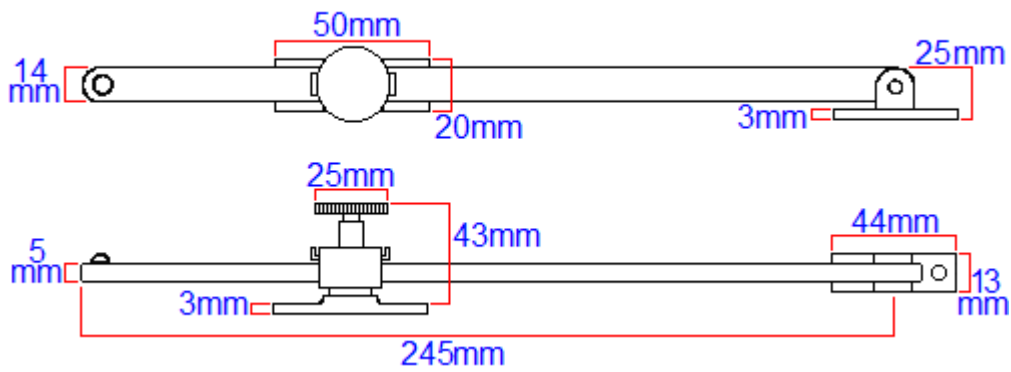

## Description

---

- Sliding screw down casement window stay
- Restricts the window opening angle
- Has a screw down knob to help keep the window held in the opened position

### Dimensions

- Available in one length only - 254mm - (10 inches)