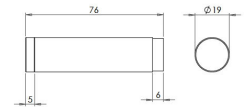

Wall Mounted Cylinder Door Stop - 76mm x 19mm - Dark Bronze (Lacquered)

Product Images

Description

- Wall mounted door stop with black rubber bumper
- Two part design allows for concealed fixing
- Designed to stop doors from hitting a wall when opened too far
- Also available with stepped or reeded round rose

Base Material

- Made from solid brass

Finish Details

- Dark bronze

Size Information

- 19mm diameter
- 76mm Projection

Fixings

- Two part design allows for concealed fixing with a single fixing screw