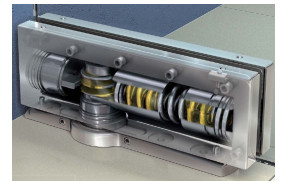

Surface Mounted Double Action Floor Spring Patch Door Closer For Glass Doors - Adjustable Power Size 3-5 - Max Door Width 1250mm - Max Door Weight 100kg - Satin Stainless Steel

Product Images

Description

- Frame-less glass patch, floor spring door closer kit.
- Surface mounted (no need to rebate into the floor).
- Door closer built into the bottom patch fitting.
- Adjustable power size 3-5.
- Complete kit, supplied with bottom patch closer, top patch, bottom pivot and top pivot.
- High efficiency cam and ease of opening.

- Glass patch door closers have been used in many varied applications globally, ideal for situations like concrete floors where it's difficult to use the traditional floor spring closer due to underfloor heating, cavity or mechanical services etc.
- The bottom plate is surface fixed and supplied with all necessary fixings.
- Supplied with satin stainless steel cover plates that have spring loaded pegs for speed of fitting. This fitting method is also very useful for maintenance or adjustments which can be made after the door set is completely fitted and swinging.
- Suitable for glass doors between 8mm to 12mm thick (supplied with the necessary fitting packs, spacers and supports).
- Suitable for use with tempered, laminated or double glazed glass.
- Max door width 1250mm.
- Max door weight 100kg.

Finish:

- Satin stainless steel.

Dimensions:

- Top patch - 163mm x 30mm x 50mm
- Bottom patch - 186.5mm x 40mm x 71mm
- To suit glass 8mm - 12mm thick

Ordering Options:

- Standard kit - (non hold-open).
- Hold open kit - (mechanical hold open at 90 degrees).