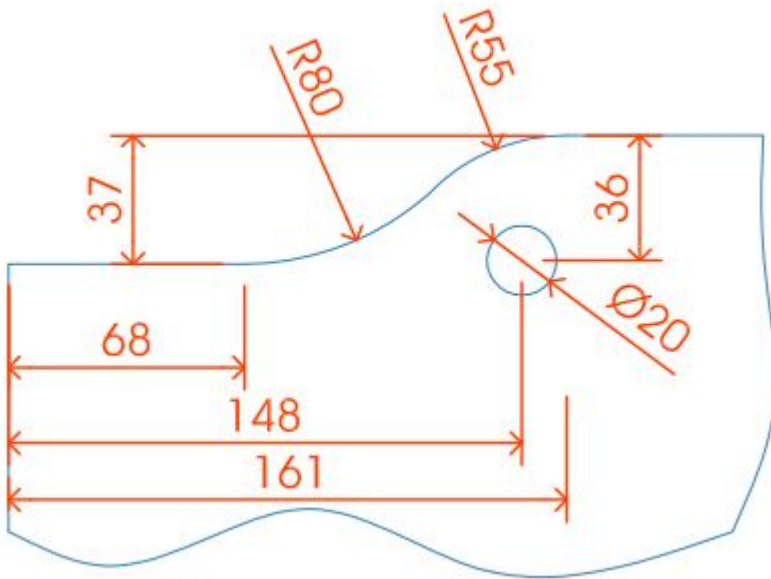

Finish:

- Satin stainless steel.

Dimensions:

- Top patch - 163mm x 30mm x 50mm
- Bottom patch - 186.5mm x 40mm x 71mm
- To suit glass 8mm - 12mm thick

Ordering Options:

- Standard kit - (non hold-open).
- Hold open kit - (mechanical hold open at 90 degrees).

Features:

- Adjustable EN power size 3-5 via valve.
- Adjustable closing speed.
- Adjustable latch action.

Glass Cut-Out Requirements:

- Top patch cut-out required in glass door (see below diagram).

- Bottom patch / closer cut-out required in glass door (see below diagram):

Products in this set

44704.2 - Surface Mounted Double Action Floor Spring Patch Door Closer For Glass Doors - With Mechanical Hold Open - Adjustable Power Size 3-5 - Max Door Width 1250mm - Max Door Weight 100kg - Satin Stainless Steel

44704.1 - Surface Mounted Double Action Floor Spring Patch Door Closer For Glass Doors - Adjustable Power Size 3-5 - Max Door Width 1250mm - Max Door Weight 100kg - Satin Stainless Steel