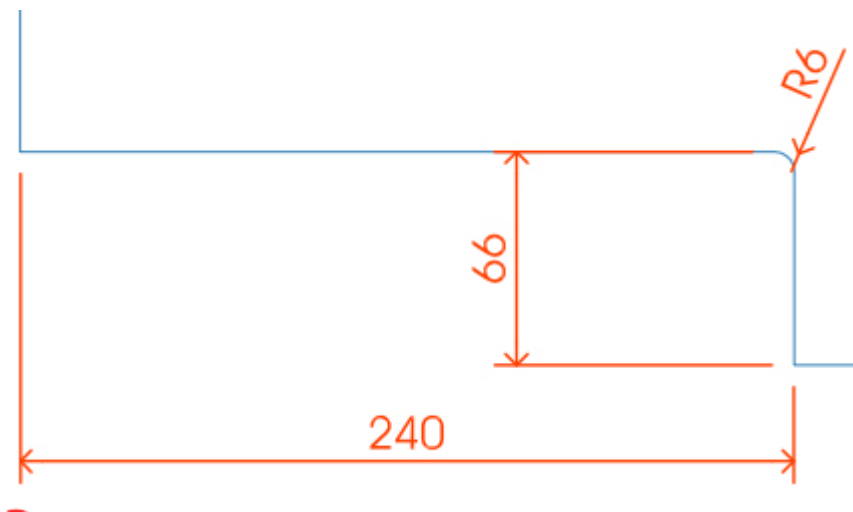

Finish:

- Satin stainless steel.

Dimensions:

- Top patch - 163mm x 30mm x 50mm
- Bottom patch - 186.5mm x 40mm x 71mm
- To suit glass 8mm - 12mm thick

Ordering Options:

- Standard kit - (non hold-open).
- Hold open kit - (mechanical hold open at 90 degrees).

Features:

- Adjustable EN power size 3-5 via valve.
- Adjustable closing speed.
- Adjustable latch action.

Glass Cut-Out Requirements:

- Top patch cut-out required in glass door (see below diagram).

- Bottom patch / closer cut-out required in glass door (see below diagram):

Products in this set

44704.2 - Surface Mounted Double Action Floor Spring Patch Door Closer For Glass Doors - With Mechanical Hold Open - Adjustable Power Size 3-5 - Max Door Width 1250mm - Max Door Weight 100kg - Satin Stainless Steel

44704.1 - Surface Mounted Double Action Floor Spring Patch Door Closer For Glass Doors - Adjustable Power Size 3-5 - Max Door Width 1250mm - Max Door Weight 100kg - Satin Stainless Steel