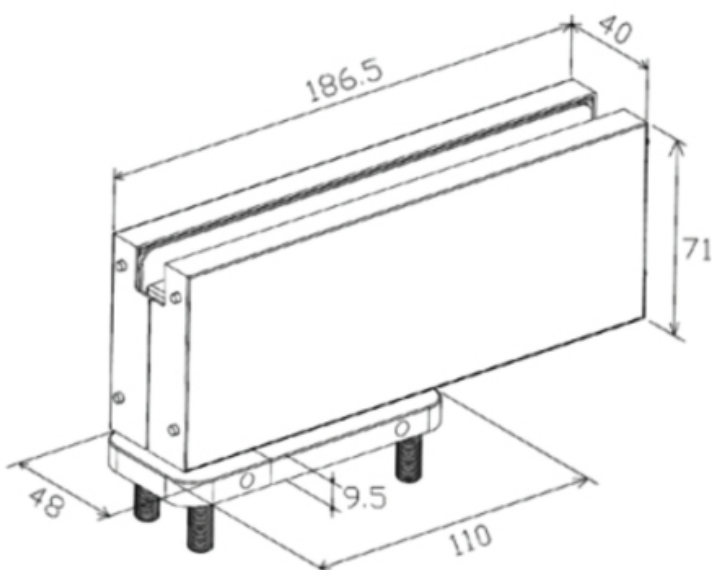

Surface Mounted Double Action Floor Spring Patch Door Closer For Glass Doors - Adjustable Power Size 3-5 - Max Door Width 1250mm - Max Door Weight 100kg - Satin Stainless Steel

Product Images

Description

- Frame-less glass patch, floor spring door closer kit.
- Surface mounted (no need to rebate into the floor).
- Door closer built into the bottom patch fitting.
- Adjustable power size 3-5.
- Complete kit, supplied with bottom patch closer, top patch, bottom pivot and top pivot.
- High efficiency cam and ease of opening.

- Glass patch door closers have been used in many varied applications globally, ideal for situations like concrete floors where it's difficult to use the traditional floor spring closer due to underfloor heating, cavity or mechanical services etc.
- The bottom plate is surface fixed and supplied with all necessary fixings.
- Supplied with satin stainless steel cover plates that have spring loaded pegs for speed of fitting. This fitting method is also very useful for maintenance or adjustments which can be made after the door set is completely fitted and swinging.
- Suitable for glass doors between 8mm to 12mm thick (supplied with the necessary fitting packs, spacers and supports).
- Suitable for use with tempered, laminated or double glazed glass.
- Max door width 1250mm.
- Max door weight 100kg.

Finish:

- Satin stainless steel.

Dimensions:

- Top patch - 163mm x 30mm x 50mm
- Bottom patch - 186.5mm x 40mm x 71mm
- To suit glass 8mm - 12mm thick

Ordering Options:

- Standard kit - (non hold-open).
- Hold open kit - (mechanical hold open at 90 degrees).