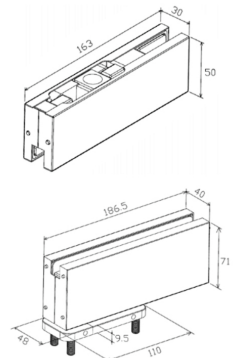

Surface Mounted Double Action Floor Spring Patch Door Closer For Glass Doors - Adjustable Power Size 3-5 - Max Door Width 1250mm - Max Door Weight 100kg - Satin Stainless Steel

Product Images

Description

- Frame-less glass patch, floor spring door closer kit.
- Surface mounted (no need to rebate into the floor).
- Door closer built into the bottom patch fitting.
- Adjustable power size 3-5.
- Complete kit, supplied with bottom patch closer, top patch, bottom pivot and top pivot.
- High efficiency cam and ease of opening.

- Glass patch door closers have been used in many varied applications globally, ideal for situations like concrete floors where it's difficult to use the traditional floor spring closer due to underfloor heating, cavity or mechanical services etc.
- The bottom plate is surface fixed and supplied with all necessary fixings.
- Supplied with satin stainless steel cover plates that have spring loaded pegs for speed of fitting. This fitting method is also very useful for maintenance or adjustments which can be made after the door set is completely fitted and swinging.
- Suitable for glass doors between 8mm to 12mm thick (supplied with the necessary fitting packs, spacers and supports).
- Suitable for use with tempered, laminated or double glazed glass.
- Max door width 1250mm.
- Max door weight 100kg.

Finish:

- Satin stainless steel.

Dimensions:

- Top patch - 163mm x 30mm x 50mm
- Bottom patch - 186.5mm x 40mm x 71mm
- To suit glass 8mm - 12mm thick

Ordering Options:

- Standard kit - (non hold-open).
- Hold open kit - (mechanical hold open at 90 degrees).