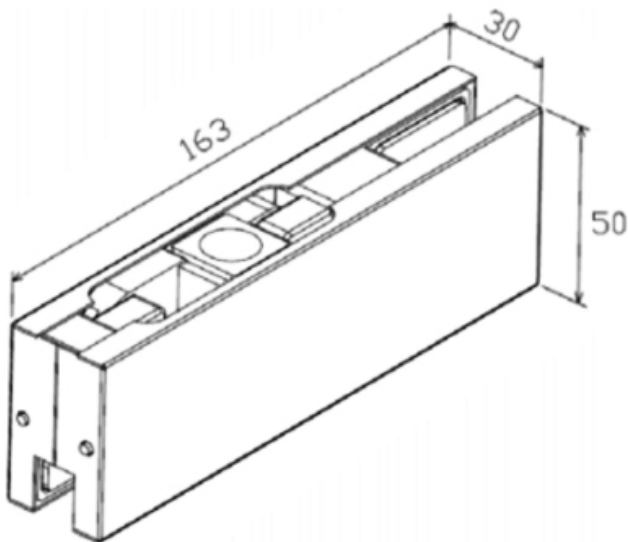

Surface Mounted Double Action Floor Spring Patch Door Closer For Glass Doors - Adjustable Power Size 3-5 - Max Door Width 1250mm - Max Door Weight 100kg - Satin Stainless Steel

Product Images

Description

- Frame-less glass patch, floor spring door closer kit.
- Surface mounted (no need to rebate into the floor).
- Door closer built into the bottom patch fitting.
- Adjustable power size 3-5.
- Complete kit, supplied with bottom patch closer, top patch, bottom pivot and top pivot.
- High efficiency cam and ease of opening.

- Glass patch door closers have been used in many varied applications globally, ideal for situations like concrete floors where it's difficult to use the traditional floor spring closer due to underfloor heating, cavity or mechanical services etc.
- The bottom plate is surface fixed and supplied with all necessary fixings.
- Supplied with satin stainless steel cover plates that have spring loaded pegs for speed of fitting. This fitting method is also very useful for maintenance or adjustments which can be made after the door set is completely fitted and swinging.
- Suitable for glass doors between 8mm to 12mm thick (supplied with the necessary fitting packs, spacers and supports).
- Suitable for use with tempered, laminated or double glazed glass.
- Max door width 1250mm.
- Max door weight 100kg.

Finish:

- Satin stainless steel.

Dimensions:

- Top patch - 163mm x 30mm x 50mm
- Bottom patch - 186.5mm x 40mm x 71mm
- To suit glass 8mm - 12mm thick

Ordering Options:

- Standard kit - (non hold-open).
- Hold open kit - (mechanical hold open at 90 degrees).