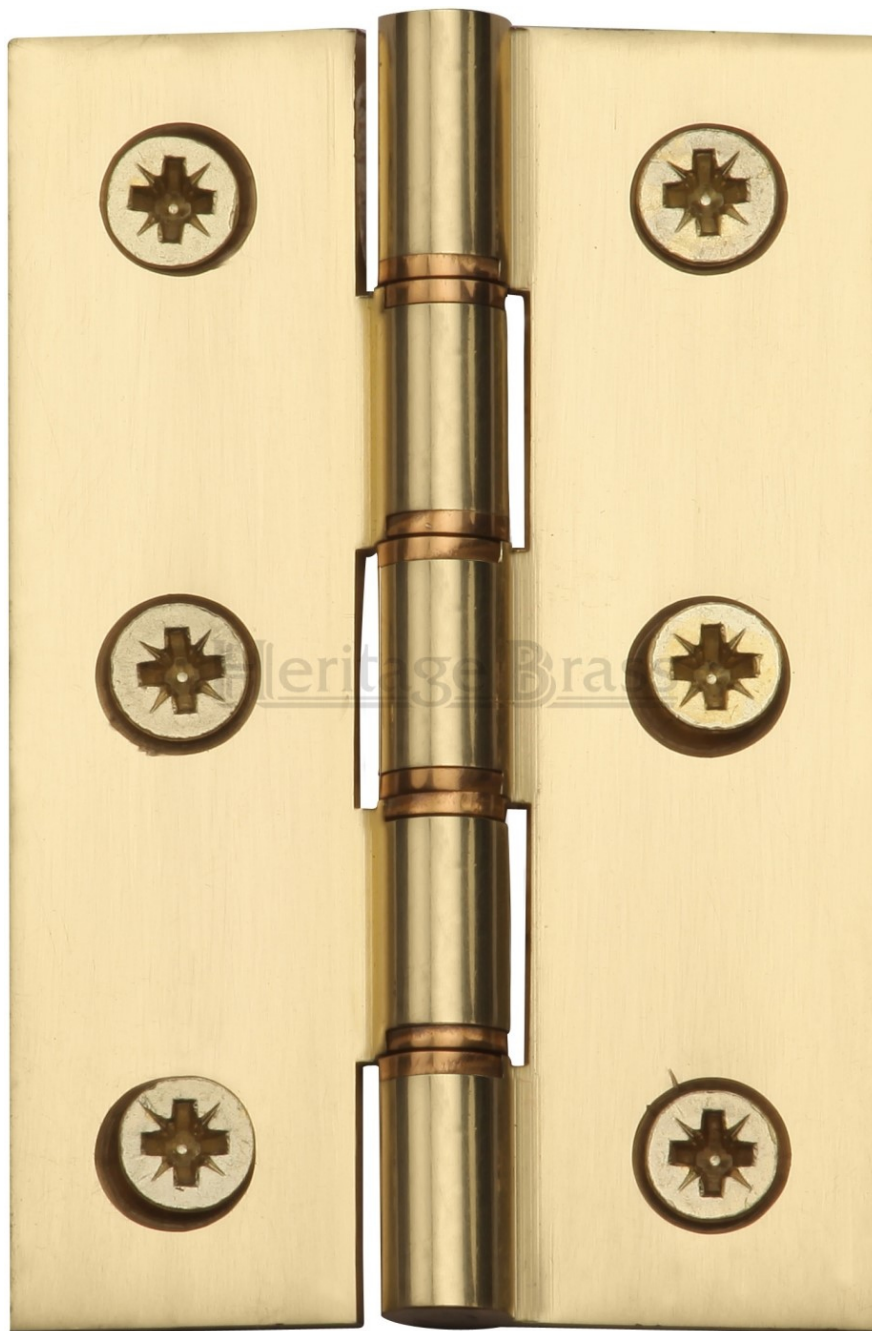

Traditional Double Phosphor Bronze Washered Hinges - Screws Included - 76mm x 50mm - Polished Brass (Lacquered)

Product Images

Description

- Traditional hinges suitable for internal or external doors
- Double phosphor bronze washered

Finish

- Polished brass

Base Material

- Brass

Dimensions

	44729.1	Dimension On Diagram
Height (H)	76mm	A
Width (W)	50mm	B
Leaf Width	21mm	C
Thickness	2.5mm	N/A

Important Info Before You Buy

- Suitable for wooden doors
- Hinges have phosphor bronze washers giving excellent wear-ability inside or outside
- For light weight internal doors we recommend the 76mm (H) hinges
- For heavy front doors or external doors we recommend the Grade 13 Ball Bearing hinges
- For any doors that have to pass fire regulations the Grade 13 Ball Bearing hinges have to be used
- Hinges are sold and priced in pairs and come supplied with screws

Products in this set

44729.1 - Traditional Double Phosphor Bronze Washered Hinges - Screws Included - 76mm x 50mm - Polished Brass (Lacquered) - Pair (2 Hinges)