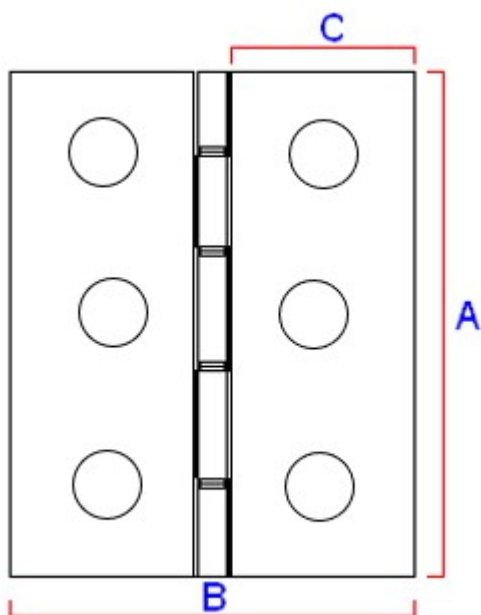

Traditional Double Phosphor Bronze Washered Hinges - Screws Included - 76mm x 50mm - Polished Brass (Lacquered)

Product Images

Description

- Traditional hinges suitable for internal or external doors
- Double phosphor bronze washered

Finish

- Polished brass

Base Material

- Brass

Dimensions

	44729.1	Dimension On Diagram
Height (H)	76mm	A
Width (W)	50mm	B
Leaf Width	21mm	C
Thickness	2.5mm	N/A

Important Info Before You Buy

- Suitable for wooden doors
- Hinges have phosphor bronze washers giving excellent wear-ability inside or outside
- For light weight internal doors we recommend the 76mm (H) hinges
- For heavy front doors or external doors we recommend the Grade 13 Ball Bearing hinges
- For any doors that have to pass fire regulations the Grade 13 Ball Bearing hinges have to be used
- Hinges are sold and priced in pairs and come supplied with screws

Products in this set

44729.1 - Traditional Double Phosphor Bronze Washered Hinges - Screws Included - 76mm x 50mm - Polished Brass (Lacquered) - Pair (2 Hinges)