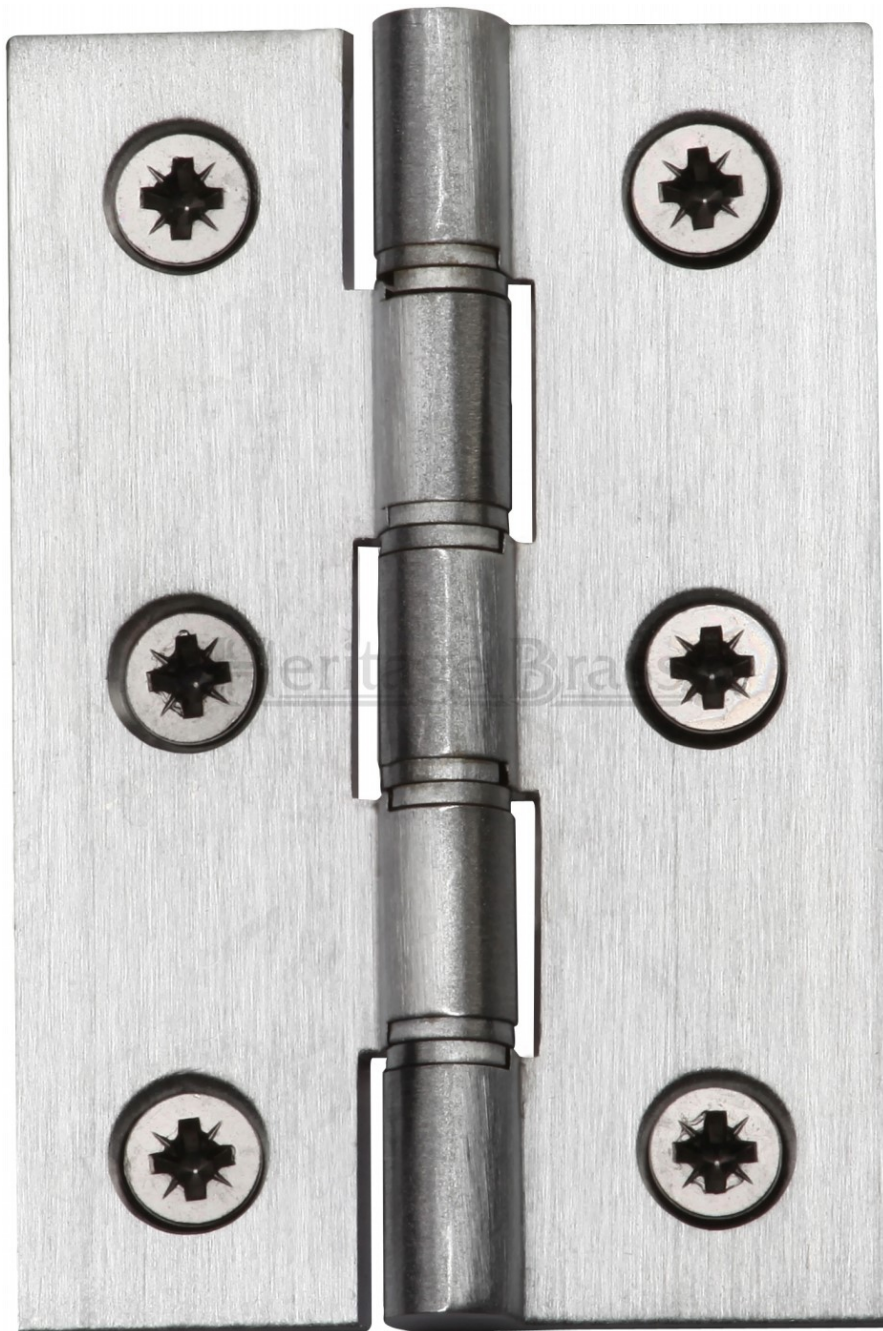

Traditional Double Phosphor Bronze Washered Hinges - Screws Included - 76mm x 50mm - Satin Chrome

Product Images

Description

- Traditional hinges suitable for internal or external doors
- Double phosphor bronze washered

Finish

- Satin chrome

Base Material

- Brass

Dimensions

44729.1 **Dimension On Diagram**

Height (H)	76mm	A
Width (W)	50mm	B
Leaf Width	21mm	C
Thickness	2.5mm	N/A

Important Info Before You Buy

- Suitable for wooden doors
- Hinges have phosphor bronze washers giving excellent wear-ability inside or outside
- For light weight internal doors we recommend the 76mm (H) hinges
- For heavy front doors or external doors we recommend the Grade 13 Ball Bearing hinges
- For any doors that have to pass fire regulations the Grade 13 Ball Bearing hinges have to be used
- Hinges are sold and priced in pairs and come supplied with screws

Products in this set

44731.1 - Traditional Double Phosphor Bronze Washered Hinges - Screws Included - 76mm x 50mm - Satin Chrome - Pair (2 Hinges)