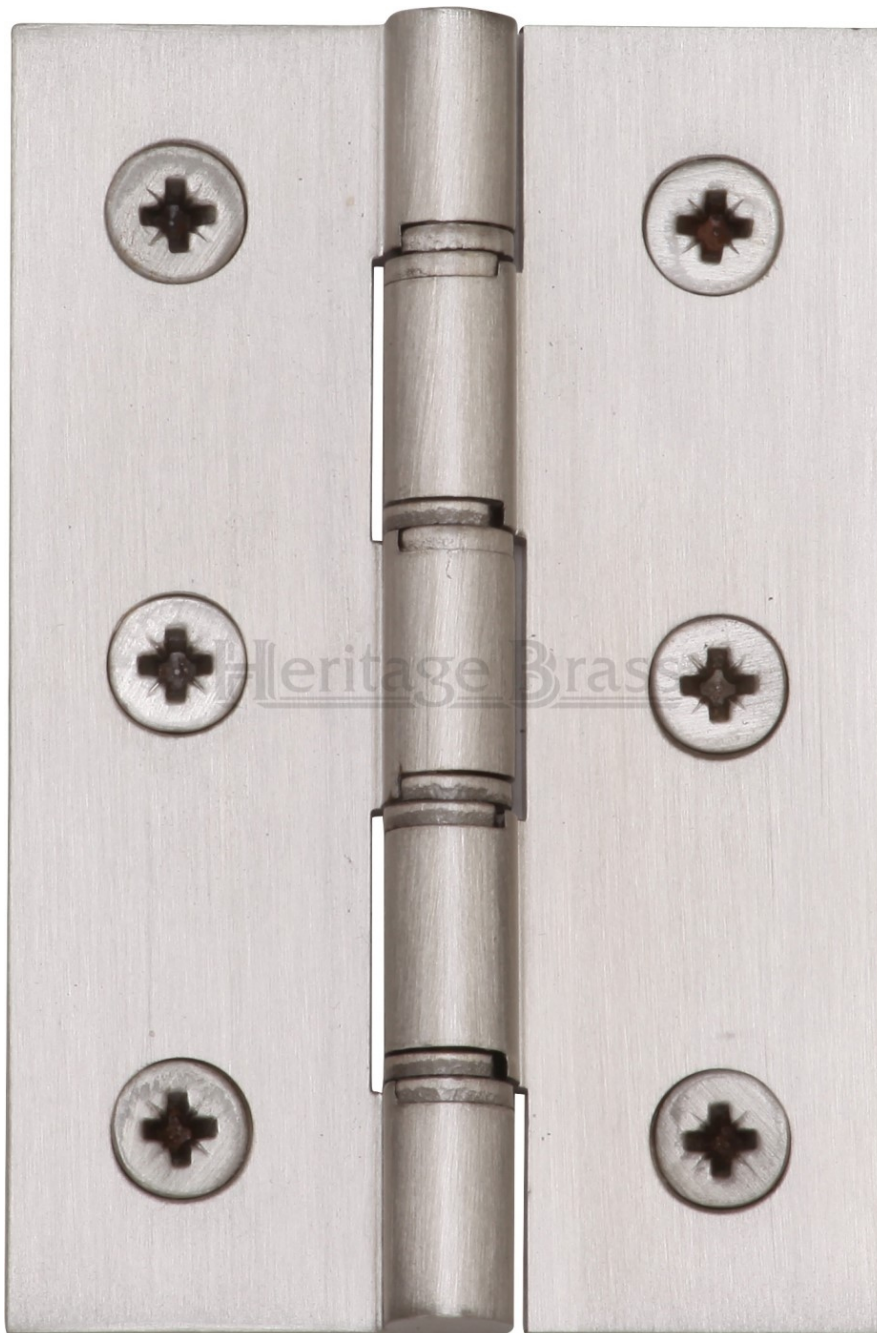

Traditional Double Phosphor Bronze Washered Hinges - Screws Included - 76mm x 50mm - Satin Nickel

Product Images

Description

- Traditional hinges suitable for internal or external doors
- Double phosphor bronze washed

Finish

- Satin nickel

Base Material

- Brass

Dimensions

44729.1 **Dimension On Diagram**

Height (H)	76mm	A
Width (W)	50mm	B
Leaf Width	21mm	C
Thickness	2.5mm	N/A

Important Info Before You Buy

- Suitable for wooden doors
- Hinges have phosphor bronze washers giving excellent wear-ability inside or outside
- For light weight internal doors we recommend the 76mm (H) hinges
- For heavy front doors or external doors we recommend the Grade 13 Ball Bearing hinges
- For any doors that have to pass fire regulations the Grade 13 Ball Bearing hinges have to be used
- Hinges are sold and priced in pairs and come supplied with screws

Products in this set

44732.1 - Traditional Double Phosphor Bronze Washered Hinges - Screws Included - 76mm x 50mm - Satin Nickel - Pair (2 Hinges)