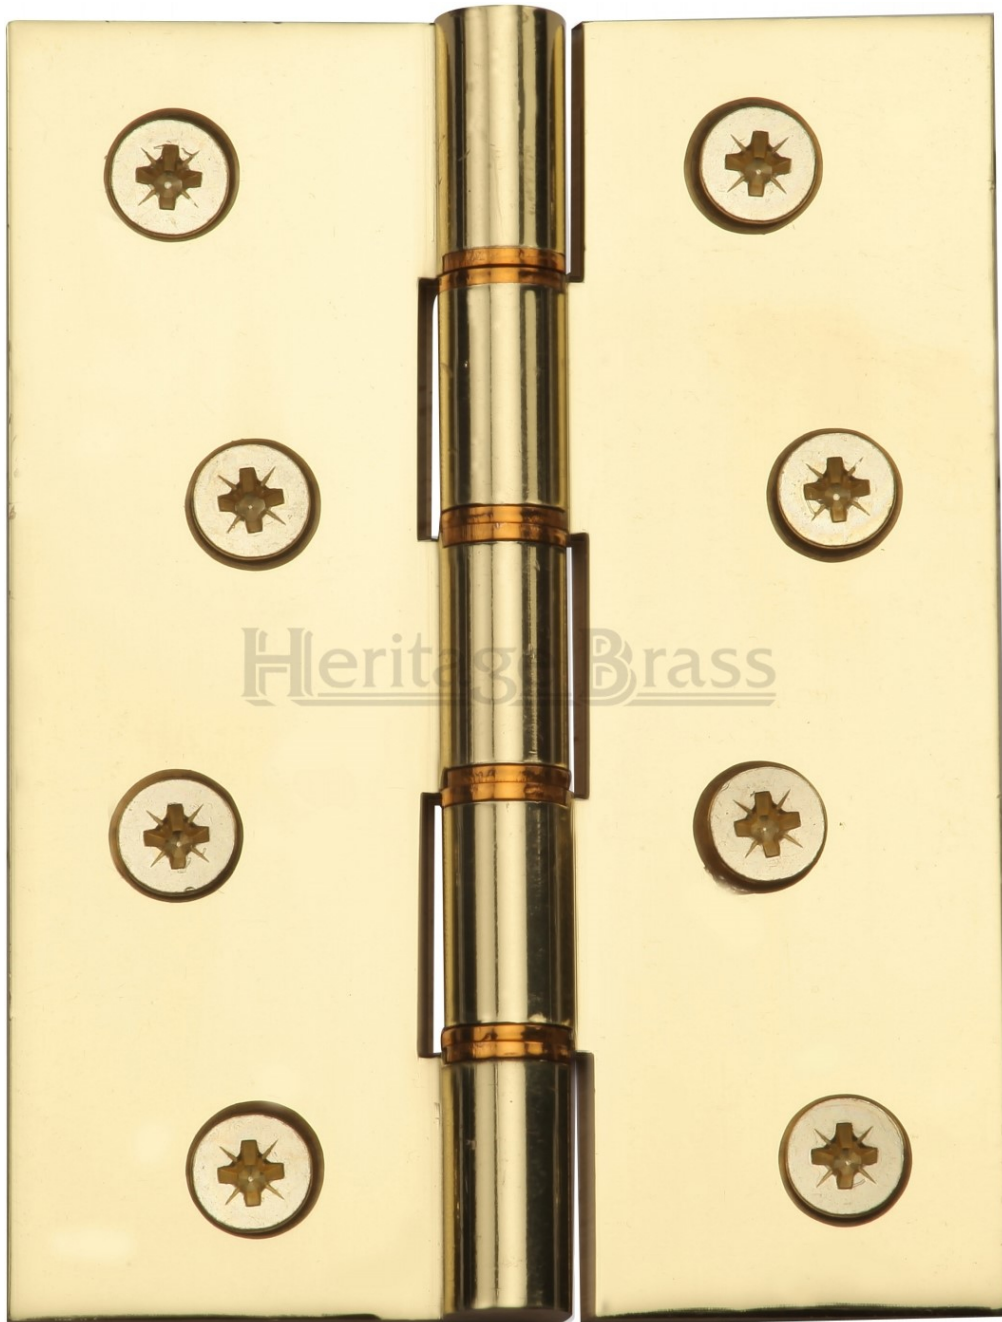

---

**Traditional Double Phosphor Bronze Washered Hinges - Screws Included - 102mm x 76mm -  
Polished Brass (Lacquered)**

**Product Images**

---

## Description

---

- Traditional hinges suitable for internal or external doors
- Double phosphor bronze washed

## Finish

- Polished brass

## Dimensions

44729.1 **Dimension On Diagram**

Height (H)	102mm	A
Width (W)	76mm	B
Leaf Width	33mm	C
Thickness	3.5mm	N/A