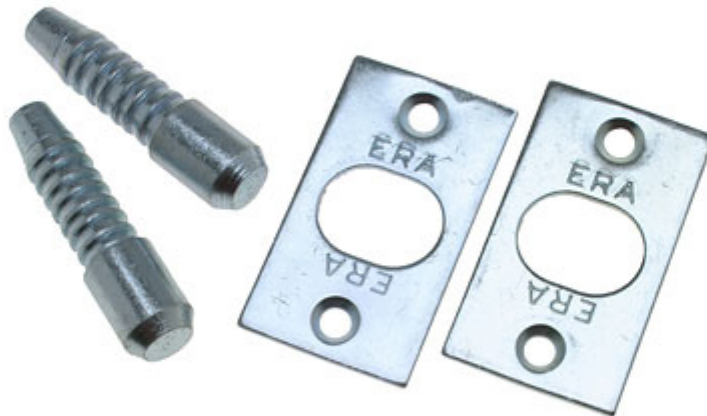

Security Hinge Bolts - Extra Security For External Doors - Pack of 2 - Zinc Plated

Product Images

Description

- Pack of 2 hinge bolts
- Hinge bolts are fitted to help prevent a door being forced open via the hinges
- Ideal for use on external doors that open outwards
- Bolts should be fitted 75mm below the top hinge and 75mm above bottom hinge for maximum effectiveness
- Bolt needs a 9.5mm diameter hole drilled to a depth of 32mm in to door edge

- A 22mm diameter hole drilled to a depth of 19mm is required on the door frame

Finish

- Bright zinc Plated

Dimensions

- Overall Length - 48mm
- Projection From Door When fitted - 17mm
- Diameter - 12mm

Products in this set

15449.1 - Hinge Bolts - Zinc Plated - Pair