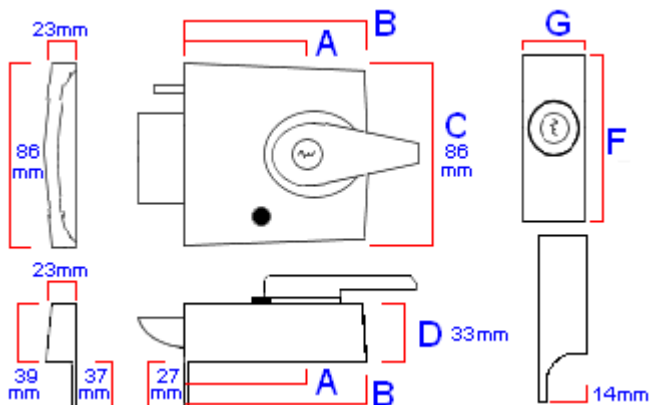


ERA High Security British Standard BS3621 Rated - Night Latch With Anti-Thrust - Matt Black

Product Images

Description

TO SUIT MAXIMUM DOOR THICKNESS OF 54MM

- British Standard High Security Nightlatch
- Conforms to British Standard BS 3621:2004 and meets the tough criteria laid down by the insurance companies and the Police (Secure By Design)
- Features an integral cylinder pull which protects the cylinder from being drilled

- The cylinder has over 30,000 key variations and comes with a 20mm bolt throw for greater security and strength.

Finish

- Matt Black

Dimensions

AVAILABLE IN TWO SIZES

44896.1 44896.2 Dimension On Diagram

Backset	40mm	60mm	A
Case Width	70mm	90mm	B
Case Height	86mm	86mm	C
Case Depth	33mm	33mm	D
Lever Projection From Case	25.5mm	25.5mm	E
Cylinder Height	83mm	83mm	F
Cylinder Width	50mm	50mm	G

Important Info Before You Buy

- For use on inward opening doors only
- Night latch can be dead-locked (double locked) This is done from the INSIDE by a full turn of the key
- Double locks from inside, so if some one were to break the glass in a front door or a near by window they can't unlock the night latch with out the use of the key
- Latch bolt is withdrawn by handle from inside and by turn of key from outside.
- Bolt can be held back by pushing the button on lock case, then released by turning the handle up or down
- The main lock bolt "automatically" deadlocks, when the door is closed this makes the use of a credit card to force entry virtually impossible
- Comes with three keys

Products in this set

44896.1 - ERA High Security British Standard Night Latch - 40mm Backset - Matt Black - Each

44896.2 - ERA High Security British Standard Night Latch - 60mm Backset - Matt Black - Each