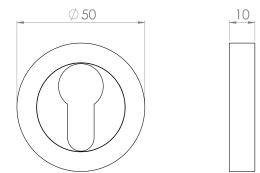

Euro Profile Escutcheon - Antique Brass (Lacquered)

Product Images

Description

- Euro profile escutcheon with concealed fixings

Finish

- Antique brass

Base Material

- Solid Brass

Dimensions

- 50mm diameter
- 10mm Depth

Important Information

- Each - (1 x escutcheon)

Products in this set

44898.1 - Euro Profile Escutcheon - Antique Brass (Lacquered) - Each