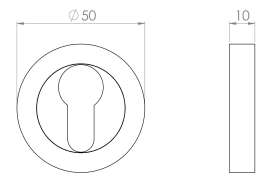

Euro Profile Escutcheon - Matt Black

Product Images

Description

- Euro profile escutcheon with concealed fixings

Finish

- Matt black

Base Material

- Solid Brass

Dimensions

- 50mm diameter
- 10mm Depth

Important Information

- Each - (1 x escutcheon)

Products in this set

44899.1 - Euro Profile Escutcheon - Matt Black - Each