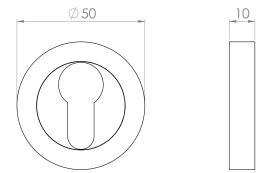

Euro Profile Escutcheon - Matt Bronze (Lacquered)

Product Images

Description

- Euro profile escutcheon with concealed fixings

Finish

- Matt bronze

Base Material

- Solid Brass

Dimensions

- 50mm diameter
- 10mm Depth

Important Information

- Each - (1 x escutcheon)

Products in this set

44900.1 - Euro Profile Escutcheon - Matt Bronze (Lacquered) - Each