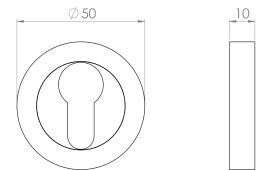

Euro Profile Escutcheon - Polished Nickel

Product Images

Description

- Euro profile escutcheon with concealed fixings

Finish

- Polished Nickel

Base Material

- Solid Brass