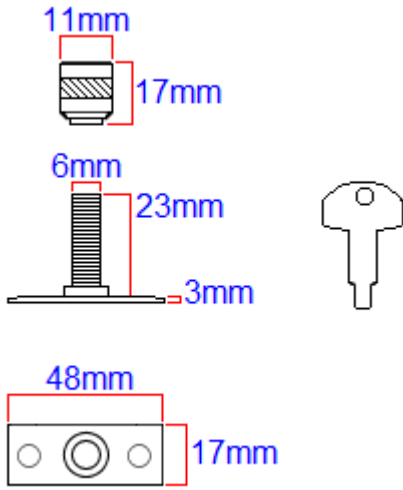


Window Stay Locks (Pack Of Two) - Zinc Plated

Product Images

Description

- Window stay locks (set of two)
- Locks the window handle (stay) in position stopping the window from being opened
- Replaces the standard pins provided with a window stay with threading pins and locking nuts
- A great child safety device for the summer months, windows can be locked in the open position - allowing air flow

Dimensions

- Backplate size - 48mm x 17mm

Finish

- Zinc plated finish

Important Info Before You Buy

- Suitable for use on most traditional window stays where the pin protrudes through the stay
- Supplied with two pins and one key
- Only one locking pin required per stay
- Locking nut has to be locked and unlocked by use of key provided