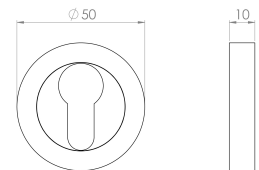

Euro Profile Escutcheon - Satin Brass (Lacquered)

Product Images

Description

- Euro profile escutcheon with concealed fixings

Finish

- Satin brass

Base Material

- Solid Brass