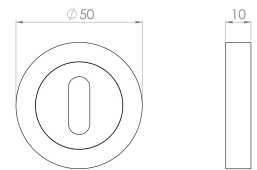

Standard Profile Escutcheon - Antique Brass (Lacquered)

Product Images

Description

- Standard profile escutcheon with concealed fixings

Finish

- Antique brass

Base Material

- Solid Brass

Dimensions

- 50mm diameter
- 10mm Depth

Important Information

- Each - (1 x escutcheon)

Products in this set

44904.1 - Standard Profile Escutcheon - Antique Brass (Lacquered) - Each