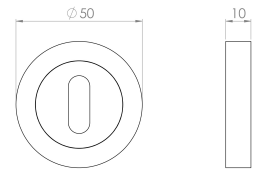

Standard Profile Escutcheon - Matt Black

Product Images

Description

- Standard profile escutcheon with concealed fixings

Finish

- Matt black

Base Material

- Solid Brass