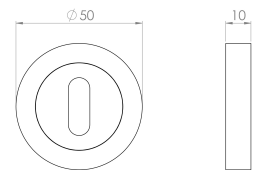

Standard Profile Escutcheon - Matt Bronze (Lacquered)

Product Images

Description

- Standard profile escutcheon with concealed fixings

Finish

- Matt bronze

Base Material

- Solid Brass