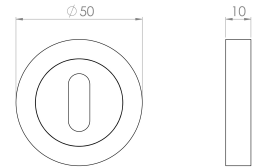

Standard Profile Escutcheon - Satin Brass (Lacquered)

Product Images

Description

- Standard profile escutcheon with concealed fixings

Finish

- Satin brass

Base Material

- Solid Brass

Dimensions

- 50mm diameter
- 10mm Depth

Important Information

- Each - (1 x escutcheon)

Products in this set

44908.1 - Standard Profile Escutcheon - Satin Brass (Lacquered) - Each