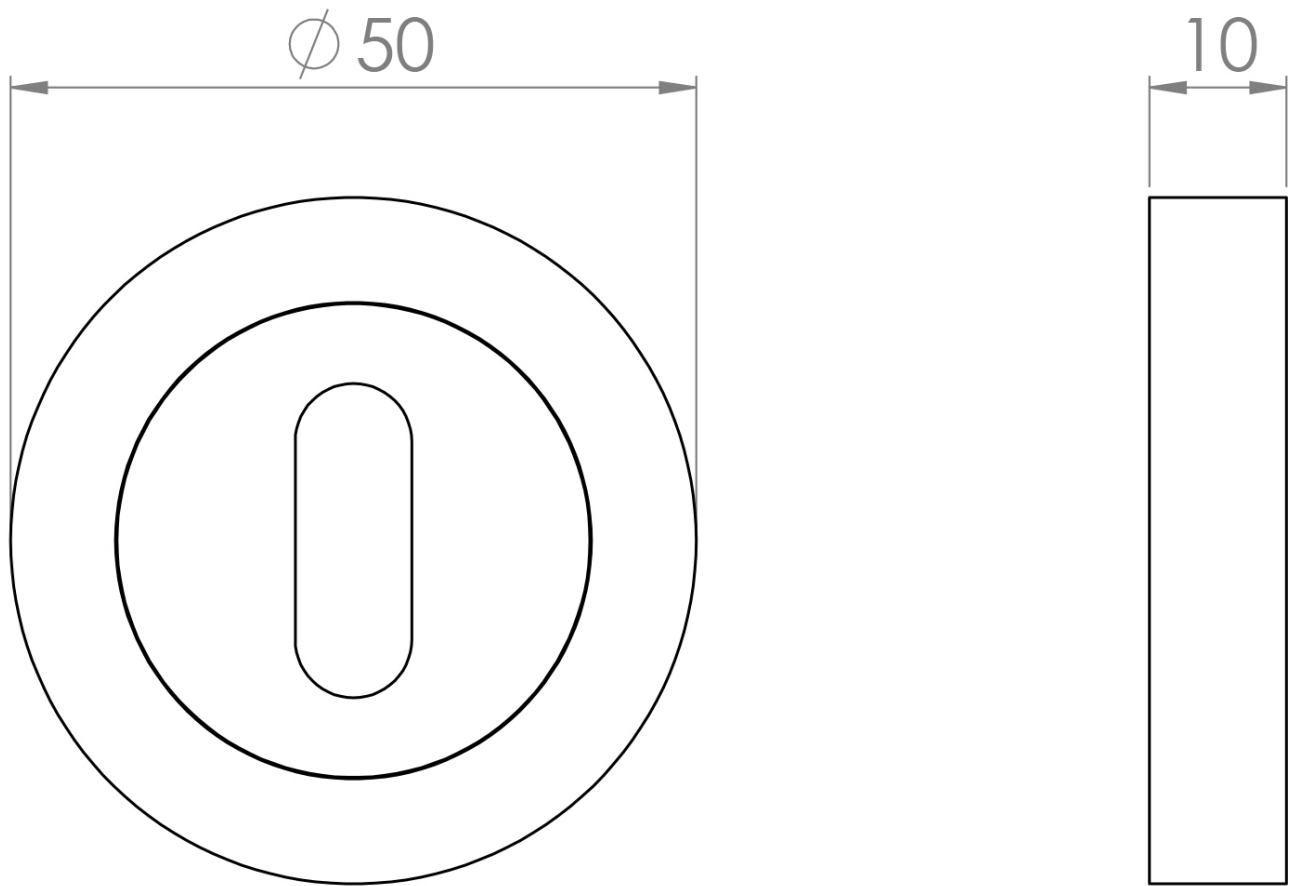

Standard Profile Escutcheon - Satin Nickel

Product Images

Description

- Standard profile escutcheon with concealed fixings

Finish

- Satin Nickel

Base Material

- Solid Brass

Dimensions

- 50mm diameter
- 10mm Depth

Important Information

- Each - (1 x escutcheon)

Products in this set

44909.1 - Standard Profile Escutcheon - Satin Nickel - Each