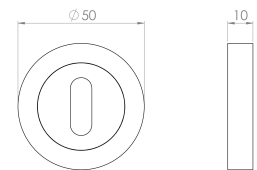

Standard Profile Escutcheon - Satin Nickel

Product Images

Description

- Standard profile escutcheon with concealed fixings

Finish

- Satin Nickel

Base Material

- Solid Brass

Dimensions

- 50mm diameter
- 10mm Depth

Important Information

- Each - (1 x escutcheon)

Products in this set

44909.1 - Standard Profile Escutcheon - Satin Nickel - Each