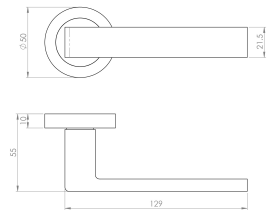

Flat Rectangular Shape Lever Door Handles With Round Rose - Antique Brass (Lacquered) - Suitable For Use With FD30 / FD60 Fire Doors

Product Images

Description

- Flat rectangular shape round rose lever handles
- Suitable for residential use or light commercial
- Concealed bolt through fixings via three piece rose

How To Order Lever Handles With A Rose

- **For Non-Locking Doors** - 1 x (Pair) Lever Handles Only

- **For Locking Doors** - 1 x (Pair) Lever Handles Only + 2 x (Each) Standard Escutcheons

- **For Euro Cylinder Locking Doors** - 1 x (Pair) Lever Handles Only + 2 x (Each) Euro Escutcheons

Base Material

- Made from solid brass

Finish Details

- Antique brass

Operation

- Both levers are sprung to ensure the lever always returns to its starting position.

Size Information

- Rose Diameter - 50mm
- Rose Thickness - 10mm

Spindle Size

- 8mm x 8mm square - UK Standard.

Fixings

- Concealed bolt together fixings via male and female bolts
- Grub screw fixing to spindle for extra strength once fitted to the door
- Comes supplied with male and female bolt through fixings and 8mm spindle