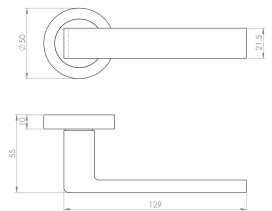

Flat Rectangular Shape Lever Door Handles With Round Rose - Polished Nickel - Suitable For Use With FD30 / FD60 Fire Doors

Product Images

Description

- Flat rectangular shape round rose lever handles
- Suitable for residential use or light commercial
- Concealed bolt through fixings via three piece rose

Base Material

- Made from solid brass

Finish Details

- Polished nickel

Operation

- Both levers are sprung to ensure the lever always returns to its starting position.

Size Information

- Rose Diameter - 50mm
- Rose Thickness - 10mm

Spindle Size

- 8mm x 8mm square - UK Standard.

Fixings

- Concealed bolt together fixings via male and female bolts
- Grub screw fixing to spindle for extra strength once fitted to the door
- Comes supplied with male and female bolt through fixings and 8mm spindle

Products in this set

44919.1 - Flat Rectangular Shape Lever Door Handles With Round Rose - Tested For Use With FD30 / FD60 Fire Doors - Polished Nickel - Pair