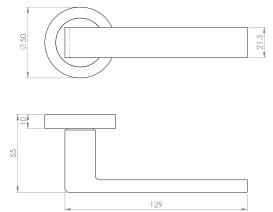

Flat Rectangular Shape Lever Door Handles With Round Rose - Satin Nickel - Suitable For Use With FD30 / FD60 Fire Doors

Product Images

Description

- Flat rectangular shape round rose lever handles
- Suitable for residential use or light commercial
- Concealed bolt through fixings via three piece rose

Base Material

- Made from solid brass

Finish Details

- Satin nickel

Operation

- Both levers are sprung to ensure the lever always returns to its starting position.

Size Information

- Rose Diameter - 50mm
- Rose Thickness - 10mm

Spindle Size

- 8mm x 8mm square - UK Standard.

Fixings

- Concealed bolt together fixings via male and female bolts
- Grub screw fixing to spindle for extra strength once fitted to the door

- Comes supplied with male and female bolt through fixings and 8mm spindle

Products in this set

44921.1 - Flat Rectangular Shape Lever Door Handles With Round Rose - Tested For Use With FD30 / FD60 Fire Doors - Satin Nickel - Pair