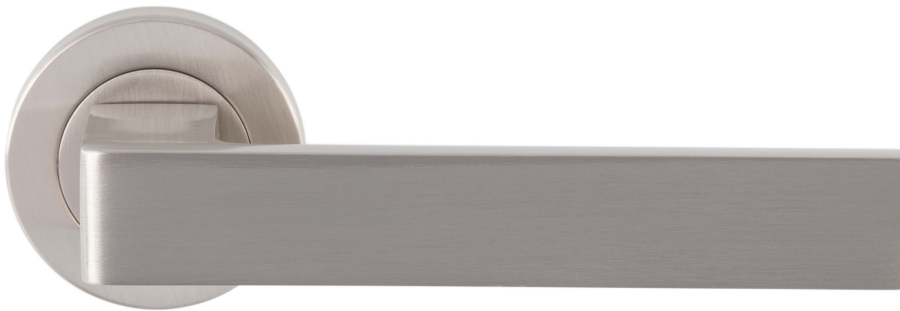

Flat Rectangular Shape Lever Door Handles With Round Rose - Satin Nickel - Suitable For Use With FD30 / FD60 Fire Doors

Product Images

Description

- Flat rectangular shape round rose lever handles
- Suitable for residential use or light commercial
- Concealed bolt through fixings via three piece rose

Base Material

- Made from solid brass

Finish Details

- Satin nickel

Operation

- Both levers are sprung to ensure the lever always returns to its starting position.

Size Information

- Rose Diameter - 50mm
- Rose Thickness - 10mm

Spindle Size

- 8mm x 8mm square - UK Standard.

Fixings

- Concealed bolt together fixings via male and female bolts
- Grub screw fixing to spindle for extra strength once fitted to the door

- Comes supplied with male and female bolt through fixings and 8mm spindle

Products in this set

44921.1 - Flat Rectangular Shape Lever Door Handles With Round Rose - Tested For Use With FD30 / FD60 Fire Doors - Satin Nickel - Pair