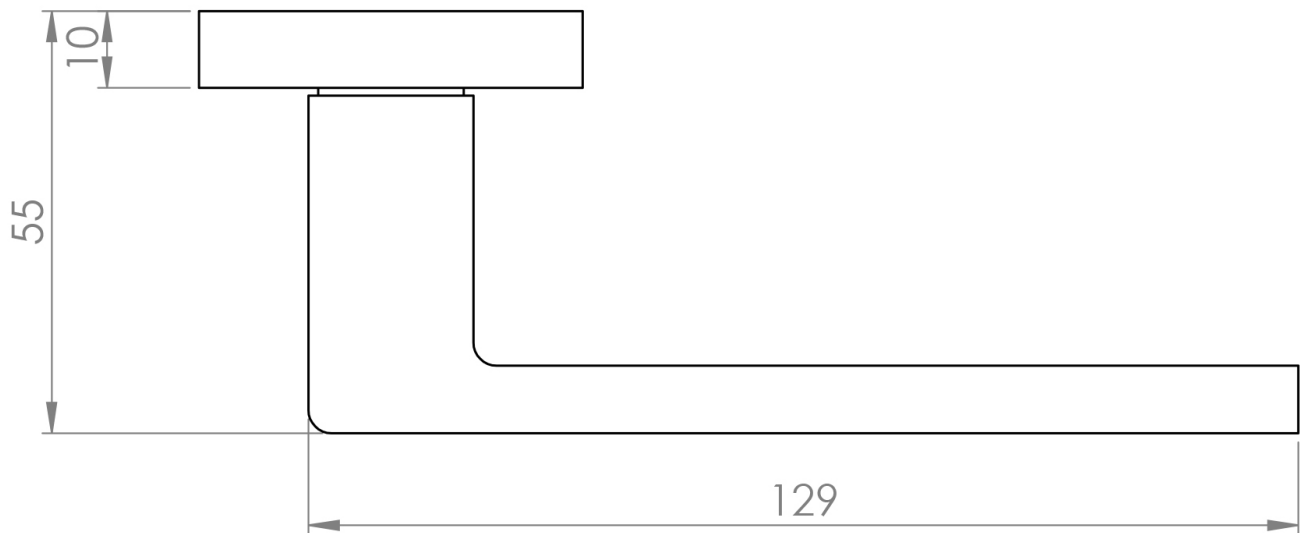

Base Material

- Made from solid brass

Finish Details

- Satin nickel

Operation

- Both levers are sprung to ensure the lever always returns to its starting position.

Size Information

- Rose Diameter - 50mm
- Rose Thickness - 10mm

Spindle Size

- 8mm x 8mm square - UK Standard.

Fixings

- Concealed bolt together fixings via male and female bolts
- Grub screw fixing to spindle for extra strength once fitted to the door

- Comes supplied with male and female bolt through fixings and 8mm spindle