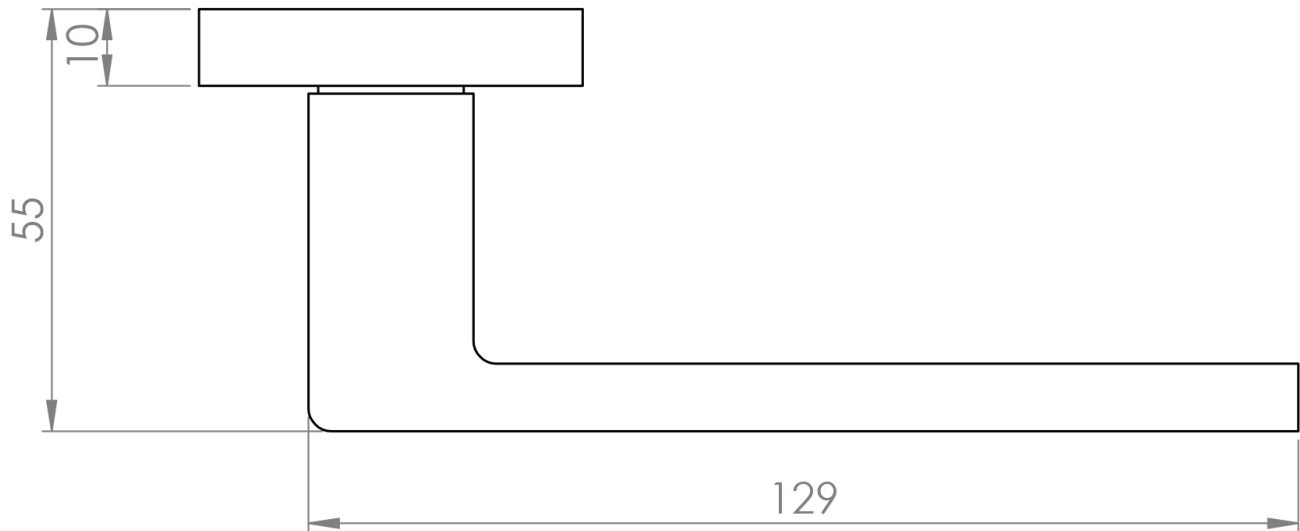

Base Material

- Made from solid brass

Finish Details

- Satin nickel

Operation

- Both levers are sprung to ensure the lever always returns to its starting position.

Size Information

- Rose Diameter - 50mm
- Rose Thickness - 10mm

Spindle Size

- 8mm x 8mm square - UK Standard.

Fixings

- Concealed bolt together fixings via male and female bolts
- Grub screw fixing to spindle for extra strength once fitted to the door

- Comes supplied with male and female bolt through fixings and 8mm spindle