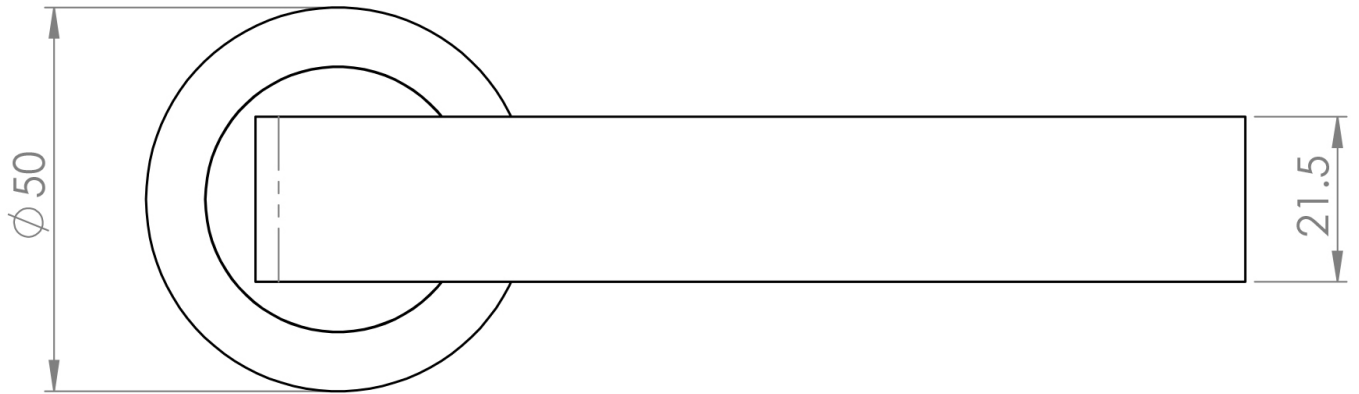

Base Material

- Made from solid brass

Finish Details

- Satin nickel

Operation

- Both levers are sprung to ensure the lever always returns to its starting position.

Size Information

- Rose Diameter - 50mm
- Rose Thickness - 10mm

Spindle Size

- 8mm x 8mm square - UK Standard.

Fixings

- Concealed bolt together fixings via male and female bolts
- Grub screw fixing to spindle for extra strength once fitted to the door

- Comes supplied with male and female bolt through fixings and 8mm spindle