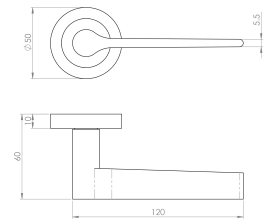

Tapered Design Lever Door Handles With Round Rose - Antique Brass (Lacquered) - Suitable For Use With FD30 / FD60 Fire Doors

Product Images

Description

- Tapered design round rose lever handles
- Suitable for residential use or light commercial
- Concealed bolt through fixings via three piece rose

How To Order Lever Handles With A Rose

- **For Non-Locking Doors** - 1 x (Pair) Lever Handles Only

- **For Locking Doors** - 1 x (Pair) Lever Handles Only + 2 x (Each) Standard Escutcheons

- **For Euro Cylinder Locking Doors** - 1 x (Pair) Lever Handles Only + 2 x (Each) Euro Escutcheons

Base Material

- Made from solid brass

Finish Details

- Antique brass

Operation

- Both levers are sprung to ensure the lever always returns to its starting position.

Size Information

- Rose Diameter - 50mm
- Rose Thickness - 10mm

Spindle Size

- 8mm x 8mm square - UK Standard.

Fixings

- Concealed bolt together fixings via male and female bolts
- Grub screw fixing to spindle for extra strength once fitted to the door
- Comes supplied with male and female bolt through fixings and 8mm spindle