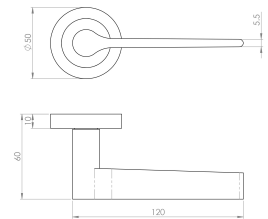

Tapered Design Lever Door Handles With Round Rose - Matt Black - Suitable For Use With FD30 / FD60 Fire Doors

Product Images

Description

- Tapered design round rose lever handles
- Suitable for residential use or light commercial
- Concealed bolt through fixings via three piece rose

How To Order Lever Handles With A Rose

- **For Non-Locking Doors** - 1 x (Pair) Lever Handles Only

- **For Locking Doors** - 1 x (Pair) Lever Handles Only + 2 x (Each) Standard Escutcheons

- **For Euro Cylinder Locking Doors** - 1 x (Pair) Lever Handles Only + 2 x (Each) Euro Escutcheons

- **For Locking Bathroom Doors** - 1 x Pair Lever Handles Only + 1 x (Set) Turn & Emergency Release

Matching Accessories

- **Standard escutcheon** - (key hole cover to suit regular "chubb style locks")
- **Euro profile escutcheon** - (key hole cover to suit euro profile cylinders)
- **Turn & emergency release** - (a thumbturn used to lock bathroom doors, WC's and toilet doors)