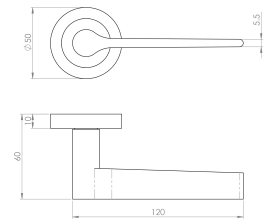

Tapered Design Lever Door Handles With Round Rose - Matt Bronze (Lacquered) - Suitable For Use With FD30 / FD60 Fire Doors

Product Images

Description

- Tapered design round rose lever handles
- Suitable for residential use or light commercial
- Concealed bolt through fixings via three piece rose

How To Order Lever Handles With A Rose

- **For Non-Locking Doors** - 1 x (Pair) Lever Handles Only

- **For Locking Doors** - 1 x (Pair) Lever Handles Only + 2 x (Each) Standard Escutcheons

- **For Euro Cylinder Locking Doors** - 1 x (Pair) Lever Handles Only + 2 x (Each) Euro Escutcheons

- **For Locking Bathroom Doors** - 1 x Pair Lever Handles Only + 1 x (Set) Turn & Emergency Release

Matching Accessories

- **Standard escutcheon** - (key hole cover to suit regular "chubb style locks")
- **Euro profile escutcheon** - (key hole cover to suit euro profile cylinders)
- **Turn & emergency release** - (a thumbturn used to lock bathroom doors, WC's and toilet doors)