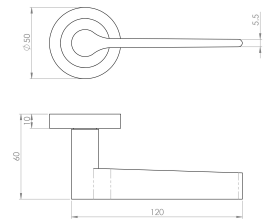

Tapered Design Lever Door Handles With Round Rose - Polished Nickel - Suitable For Use With FD30 / FD60 Fire Doors

Product Images

Description

- Tapered design round rose lever handles
- Suitable for residential use or light commercial
- Concealed bolt through fixings via three piece rose

How To Order Lever Handles With A Rose

- **For Non-Locking Doors** - 1 x (Pair) Lever Handles Only

- **For Locking Doors** - 1 x (Pair) Lever Handles Only + 2 x (Each) Standard Escutcheons

- **For Euro Cylinder Locking Doors** - 1 x (Pair) Lever Handles Only + 2 x (Each) Euro Escutcheons

Base Material

- Made from solid brass

Finish Details

- Polished nickel

Operation

- Both levers are sprung to ensure the lever always returns to its starting position.

Size Information

- Rose Diameter - 50mm
- Rose Thickness - 10mm

Spindle Size

- 8mm x 8mm square - UK Standard.

Fixings

- Concealed bolt together fixings via male and female bolts
- Grub screw fixing to spindle for extra strength once fitted to the door
- Comes supplied with male and female bolt through fixings and 8mm spindle