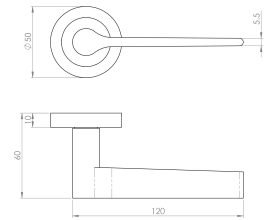

Tapered Design Lever Door Handles With Round Rose - Satin Nickel - Suitable For Use With FD30 / FD60 Fire Doors

Product Images

Description

- Tapered design round rose lever handles
- Suitable for residential use or light commercial
- Concealed bolt through fixings via three piece rose

How To Order Lever Handles With A Rose

- **For Non-Locking Doors** - 1 x (Pair) Lever Handles Only

- **For Locking Doors** - 1 x (Pair) Lever Handles Only + 2 x (Each) Standard Escutcheons

- **For Euro Cylinder Locking Doors** - 1 x (Pair) Lever Handles Only + 2 x (Each) Euro Escutcheons

Base Material

- Made from solid brass

Finish Details

- Satin nickel

Operation

- Both levers are sprung to ensure the lever always returns to its starting position.

Size Information

- Rose Diameter - 50mm
- Rose Thickness - 10mm

Spindle Size

- 8mm x 8mm square - UK Standard.

Fixings

- Concealed bolt together fixings via male and female bolts
- Grub screw fixing to spindle for extra strength once fitted to the door
- Comes supplied with male and female bolt through fixings and 8mm spindle