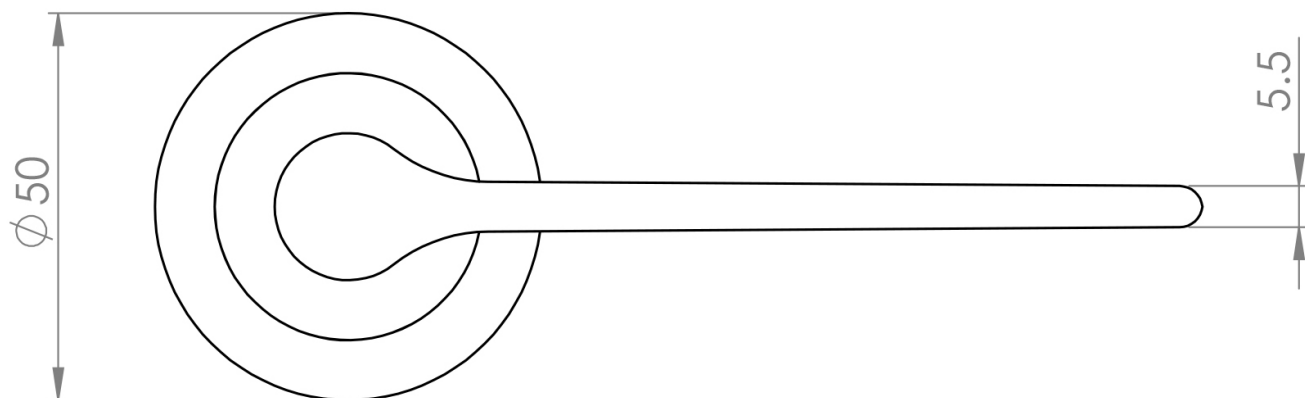

Base Material

- Made from solid brass

Finish Details

- Satin nickel

Operation

- Both levers are sprung to ensure the lever always returns to its starting position.

Size Information

- Rose Diameter - 50mm
- Rose Thickness - 10mm

Spindle Size

- 8mm x 8mm square - UK Standard.

Fixings

- Concealed bolt together fixings via male and female bolts
- Grub screw fixing to spindle for extra strength once fitted to the door
- Comes supplied with male and female bolt through fixings and 8mm spindle