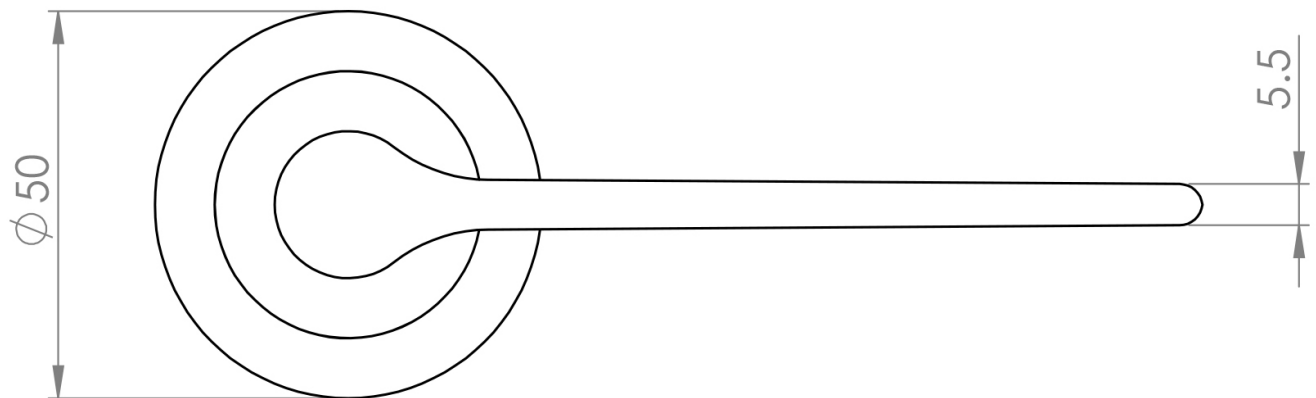

Base Material

- Made from solid brass

Finish Details

- Satin nickel

Operation

- Both levers are sprung to ensure the lever always returns to its starting position.

Size Information

- Rose Diameter - 50mm
- Rose Thickness - 10mm

Spindle Size

- 8mm x 8mm square - UK Standard.

Fixings

- Concealed bolt together fixings via male and female bolts
- Grub screw fixing to spindle for extra strength once fitted to the door
- Comes supplied with male and female bolt through fixings and 8mm spindle