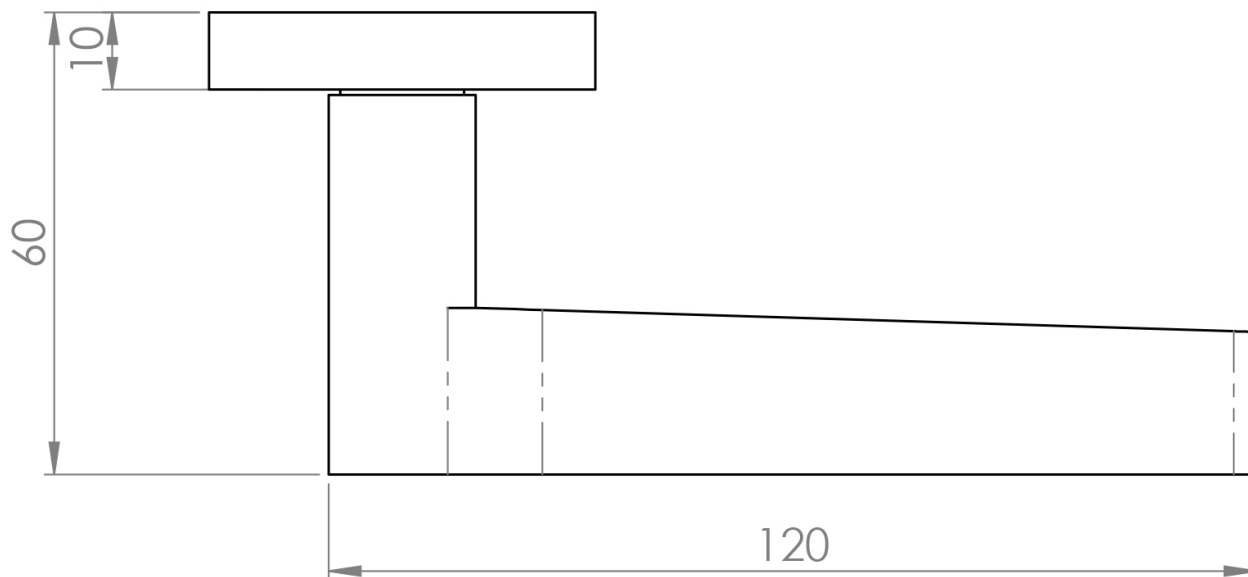

Base Material

- Made from solid brass

Finish Details

- Satin nickel

Operation

- Both levers are sprung to ensure the lever always returns to its starting position.

Size Information

- Rose Diameter - 50mm
- Rose Thickness - 10mm

Spindle Size

- 8mm x 8mm square - UK Standard.

Fixings

- Concealed bolt together fixings via male and female bolts
- Grub screw fixing to spindle for extra strength once fitted to the door
- Comes supplied with male and female bolt through fixings and 8mm spindle