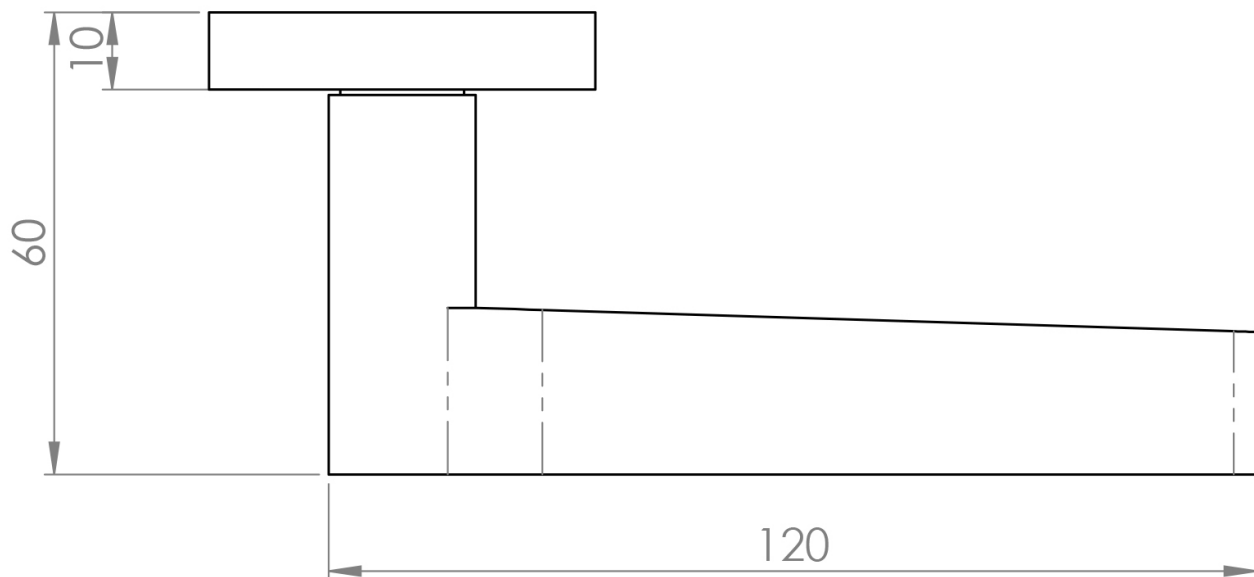

Base Material

- Made from solid brass

Finish Details

- Satin nickel

Operation

- Both levers are sprung to ensure the lever always returns to its starting position.

Size Information

- Rose Diameter - 50mm
- Rose Thickness - 10mm

Spindle Size

- 8mm x 8mm square - UK Standard.

Fixings

- Concealed bolt together fixings via male and female bolts
- Grub screw fixing to spindle for extra strength once fitted to the door
- Comes supplied with male and female bolt through fixings and 8mm spindle