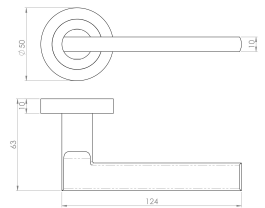

Flat Blade Style Lever Door Handles With Round Rose - Matt Black - Suitable For Use With FD30 / FD60 Fire Doors

Product Images

Description

- Flat blade style round rose lever handles
- Suitable for residential use or light commercial
- Concealed bolt through fixings via three piece rose

How To Order Lever Handles With A Rose

- **For Non-Locking Doors** - 1 x (Pair) Lever Handles Only

- **For Locking Doors** - 1 x (Pair) Lever Handles Only + 2 x (Each) Standard Escutcheons

- **For Euro Cylinder Locking Doors** - 1 x (Pair) Lever Handles Only + 2 x (Each) Euro Escutcheons

- **For Locking Bathroom Doors** - 1 x Pair Lever Handles Only + 1 x (Set) Turn & Emergency Release

Matching Accessories

- **Standard escutcheon** - (key hole cover to suit regular "chubb style locks")
- **Euro profile escutcheon** - (key hole cover to suit euro profile cylinders)
- **Turn & emergency release** - (a thumbturn used to lock bathroom doors, WC's and toilet doors)