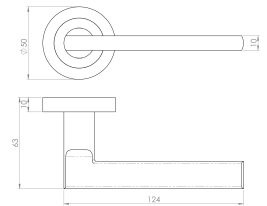

Flat Blade Style Lever Door Handles With Round Rose - Matt Bronze (Lacquered) - Suitable For Use With FD30 / FD60 Fire Doors

Product Images

Description

- Flat blade style round rose lever handles
- Suitable for residential use or light commercial
- Concealed bolt through fixings via three piece rose

How To Order Lever Handles With A Rose

- **For Non-Locking Doors** - 1 x (Pair) Lever Handles Only

- **For Locking Doors** - 1 x (Pair) Lever Handles Only + 2 x (Each) Standard Escutcheons

- **For Euro Cylinder Locking Doors** - 1 x (Pair) Lever Handles Only + 2 x (Each) Euro Escutcheons

Base Material

- Made from solid brass

Finish Details

- Matt bronze

Operation

- Both levers are sprung to ensure the lever always returns to its starting position.

Size Information

- Rose Diameter - 50mm
- Rose Thickness - 10mm

Spindle Size

- 8mm x 8mm square - UK Standard.

Fixings

- Concealed bolt together fixings via male and female bolts
- Grub screw fixing to spindle for extra strength once fitted to the door
- Comes supplied with male and female bolt through fixings and 8mm spindle