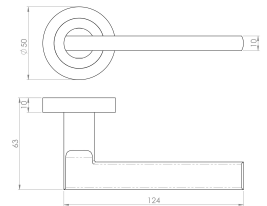

Flat Blade Style Lever Door Handles With Round Rose - Polished Nickel - Suitable For Use With FD30 / FD60 Fire Doors

Product Images

Description

- Flat blade style round rose lever handles
- Suitable for residential use or light commercial
- Concealed bolt through fixings via three piece rose

How To Order Lever Handles With A Rose

- **For Non-Locking Doors** - 1 x (Pair) Lever Handles Only

- **For Locking Doors** - 1 x (Pair) Lever Handles Only + 2 x (Each) Standard Escutcheons

- **For Euro Cylinder Locking Doors** - 1 x (Pair) Lever Handles Only + 2 x (Each) Euro Escutcheons

Base Material

- Made from solid brass

Finish Details

- Polished nickel

Operation

- Both levers are sprung to ensure the lever always returns to its starting position.

Size Information

- Rose Diameter - 50mm
- Rose Thickness - 10mm

Spindle Size

- 8mm x 8mm square - UK Standard.

Fixings

- Concealed bolt together fixings via male and female bolts
- Grub screw fixing to spindle for extra strength once fitted to the door
- Comes supplied with male and female bolt through fixings and 8mm spindle