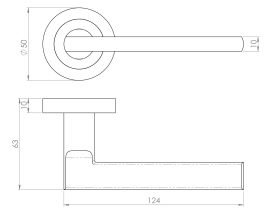

Flat Blade Style Lever Door Handles With Round Rose - Satin Nickel - Suitable For Use With FD30 / FD60 Fire Doors

Product Images

Description

- Flat blade style round rose lever handles
- Suitable for residential use or light commercial
- Concealed bolt through fixings via three piece rose

How To Order Lever Handles With A Rose

- **For Non-Locking Doors** - 1 x (Pair) Lever Handles Only

- **For Locking Doors** - 1 x (Pair) Lever Handles Only + 2 x (Each) Standard Escutcheons

- **For Euro Cylinder Locking Doors** - 1 x (Pair) Lever Handles Only + 2 x (Each) Euro Escutcheons

Base Material

- Made from solid brass

Finish Details

- Satin nickel

Operation

- Both levers are sprung to ensure the lever always returns to its starting position.

Size Information

- Rose Diameter - 50mm
- Rose Thickness - 10mm

Spindle Size

- 8mm x 8mm square - UK Standard.

Fixings

- Concealed bolt together fixings via male and female bolts
- Grub screw fixing to spindle for extra strength once fitted to the door
- Comes supplied with male and female bolt through fixings and 8mm spindle