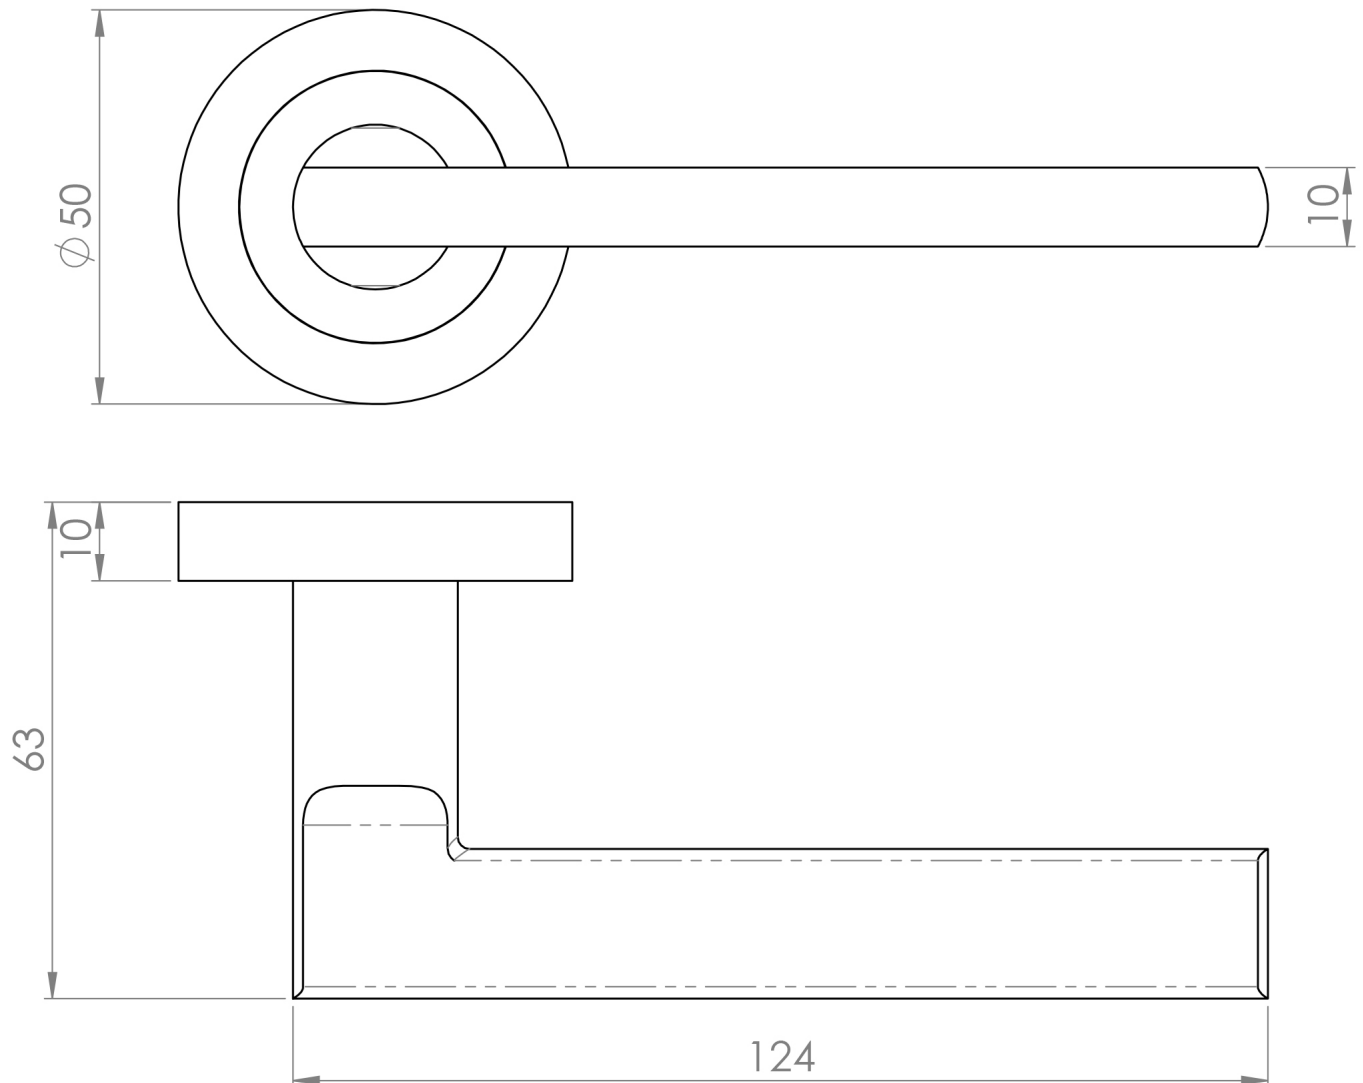

Base Material

- Made from solid brass

Finish Details

- Satin nickel

Operation

- Both levers are sprung to ensure the lever always returns to its starting position.

Size Information

- Rose Diameter - 50mm
- Rose Thickness - 10mm

Spindle Size

- 8mm x 8mm square - UK Standard.

Fixings

- Concealed bolt together fixings via male and female bolts
- Grub screw fixing to spindle for extra strength once fitted to the door
- Comes supplied with male and female bolt through fixings and 8mm spindle