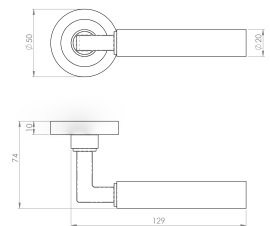

Tubular Lever Door Handles With Square Section Neck With Round Rose - Matt Black - Suitable For Use With FD30 / FD60 Fire Doors

Product Images

Description

- Tubular round rose lever handles
- Suitable for residential use or light commercial
- Concealed bolt through fixings via three piece rose

How To Order Lever Handles With A Rose

- **For Non-Locking Doors** - 1 x (Pair) Lever Handles Only

- **For Locking Doors** - 1 x (Pair) Lever Handles Only + 2 x (Each) Standard Escutcheons

- **For Euro Cylinder Locking Doors** - 1 x (Pair) Lever Handles Only + 2 x (Each) Euro Escutcheons

Base Material

- Made from solid brass

Finish Details

- Matt black

Operation

- Both levers are sprung to ensure the lever always returns to its starting position.

Size Information

- Rose Diameter - 50mm
- Rose Thickness - 10mm

Spindle Size

- 8mm x 8mm square - UK Standard.

Fixings

- Concealed bolt together fixings via male and female bolts
- Grub screw fixing to spindle for extra strength once fitted to the door
- Comes supplied with male and female bolt through fixings and 8mm spindle