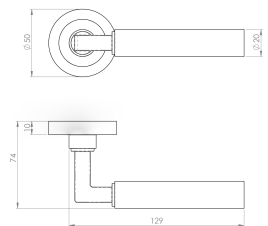

## Tubular Lever Door Handles With Square Section Neck With Round Rose - Matt Bronze (Lacquered) - Suitable For Use With FD30 / FD60 Fire Doors

### Description

- Tubular round rose lever handles
- Suitable for residential use or light commercial
- Concealed bolt through fixings via three piece rose

## Size Information

- Rose Diameter - 50mm
- Rose Thickness - 10mm

## Spindle Size

- 8mm x 8mm square - UK Standard.