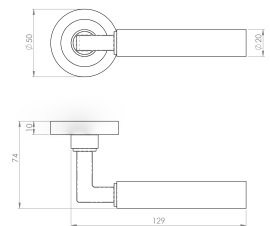

## Tubular Lever Door Handles With Square Section Neck With Round Rose - Polished Nickel - Suitable For Use With FD30 / FD60 Fire Doors

### Description

- Tubular round rose lever handles
- Suitable for residential use or light commercial
- Concealed bolt through fixings via three piece rose

## Size Information

- Rose Diameter - 50mm
- Rose Thickness - 10mm

## Spindle Size

- 8mm x 8mm square - UK Standard.